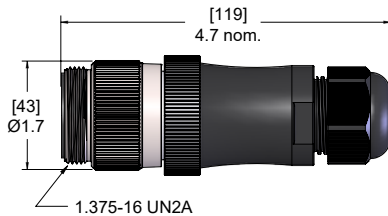

1 3/8" MIN Power Series Field Wireable Plugs

3 & 4 Conductor PMIN Series Field Wireable Plugs, 10-14AWG

Field Wireable Plugs | 600VAC MAX | IP67 Rating

D

PMIN Cordsets

| # of Poles | Male Faceview | Rating | Wire AWG | Cable Types | Cable O.D. Range | Grommet Color | Male Straight | Female Straight |
|------------------|---------------------|---|-----------|------------------|-----------------------------|---------------|---------------|-----------------|
| 3 | <p>1.375"-16UN2</p> | Cable Rated <75 °C 600VAC MAX 35A MAX Cable Rated 75°C+ 600VAC MAX 45A MAX | 10-14 AWG | STOW, STOOW (US) | 13-15 mm | Gray | PMIN-3MP-FW | PMIN-3FP-FW |
| | | | | | 13-18 mm | Black | | |
| | | | | TC-ER (US) | 12-13 mm | Gray | | |
| | | | | | 12-13 mm | Black | | |
| | | | | SEOOW (US) | 13-16 mm | Gray | | |
| | | | | | 13-18 mm | Black | | |
| STOW, STOOW (CN) | 13-18 mm | Black | | | | | | |
| | SEOOW (CN) | 13-18 mm | Black | | | | | |
| 4 | <p>1.375"-16UN2</p> | Cable Rated <75 °C 600VAC MAX 32A MAX Cable Rated 75°C+ 600VAC MAX 40A MAX | 10-14 AWG | STOW, STOOW (US) | 13-15 mm | Gray | PMIN-4MP-FW | PMIN-4FP-FW |
| | | | | | 13-18 mm | Black | | |
| | | | | TC-ER (US) | 12-13 mm (0.468"-0.509") | Gray | | |
| | | | | | 12-13 mm (0.502"-0.509") | Black | | |
| | | | | SEOOW (US) | 13-16 mm | Gray | | |
| | | | | | 13-18 mm | Black | | |
| STOW, STOOW (CN) | 13-18 mm | Black | | | | | | |
| | SEOOW (CN) | 13-18 mm | Black | | | | | |

Voltage and amperage ratings are cable dependent and are based on 600VAC 10 AWG cable. Cables with lower voltage ratings or smaller wire gauge will lower these ratings.

Male Straight

Female Straight

Specifications:

Body: Black Polyamide
 Contacts: Copper Alloy with Gold Plating
 O-Rings: NBR
 Coupling Nut: Nickel Plated Brass

Insert: PBT
 Connections: Screw Terminals
 SCCR Rating: 65kA Breakers and Fuses
 Temperature: -40 °C to +105°C (-40°F to +221°F)