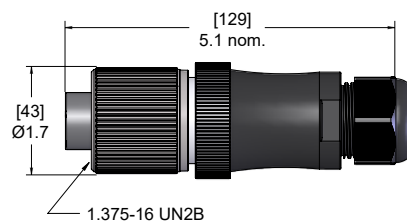

1 3/8" MIN Power Series Field Wireable Plugs

3 & 4 Conductor PMIN Series Field Wireable Plugs, 10-14AWG

Field Wireable Plugs | 600VAC MAX | IP67 Rating

D

PMIN Cordsets

| # of Poles | Male Faceview | Rating | Wire AWG | Cable Types | Cable O.D. Range | Grommet Color | Male Straight | Female Straight |
|------------------|---------------------|---|-----------|------------------|-----------------------------|---------------|---------------|-----------------|
| 3 | <p>1.375"-16UN2</p> | Cable Rated <75 °C 600VAC MAX 35A MAX Cable Rated 75°C+ 600VAC MAX 45A MAX | 10-14 AWG | STOW, STOOW (US) | 13-15 mm | Gray | PMIN-3MP-FW | PMIN-3FP-FW |
| | | | | | 13-18 mm | Black | | |
| | | | | TC-ER (US) | 12-13 mm | Gray | | |
| | | | | | 12-13 mm | Black | | |
| | | | | SEOOW (US) | 13-16 mm | Gray | | |
| | | | | | 13-18 mm | Black | | |
| STOW, STOOW (CN) | 13-18 mm | Black | | | | | | |
| | SEOOW (CN) | 13-18 mm | Black | | | | | |
| 4 | <p>1.375"-16UN2</p> | Cable Rated <75 °C 600VAC MAX 32A MAX Cable Rated 75°C+ 600VAC MAX 40A MAX | 10-14 AWG | STOW, STOOW (US) | 13-15 mm | Gray | PMIN-4MP-FW | PMIN-4FP-FW |
| | | | | | 13-18 mm | Black | | |
| | | | | TC-ER (US) | 12-13 mm (0.468"-0.509") | Gray | | |
| | | | | | 12-13 mm (0.502"-0.509") | Black | | |
| | | | | SEOOW (US) | 13-16 mm | Gray | | |
| | | | | | 13-18 mm | Black | | |
| STOW, STOOW (CN) | 13-18 mm | Black | | | | | | |
| | SEOOW (CN) | 13-18 mm | Black | | | | | |

Voltage and amperage ratings are cable dependent and are based on 600VAC 10 AWG cable. Cables with lower voltage ratings or smaller wire gauge will lower these ratings.

Male Straight

Female Straight

Specifications:

Body: Black Polyamide
 Contacts: Copper Alloy with Gold Plating
 O-Rings: NBR
 Coupling Nut: Nickel Plated Brass

Insert: PBT
 Connections: Screw Terminals
 SCCR Rating: 65kA Breakers and Fuses
 Temperature: -40 °C to +105°C (-40°F to +221°F)