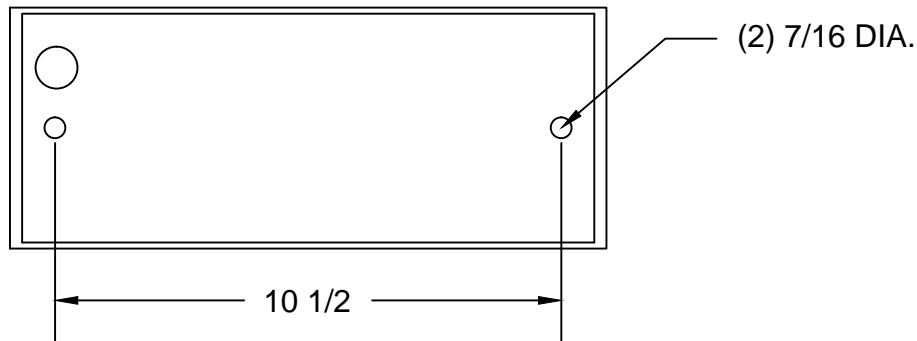

BOTTOM VIEW

**GENERAL NOTES:**

- A. ALL DIMENSIONS ARE IN INCHES.
- B. FINISH: MILL GALVANIZED

5713 13TH STREET  
KATY, TEXAS 77493  
PHONE: (800) 838-4694

TEXT			
GCE ENCLOSURE: SIZE 1			
DWG. NO.	REV.	SHEET	
GCE1	0	1 of 1	
DRAWN BY	CHCK'D BY	DATE	SIZE
RAO		00/00/00	A