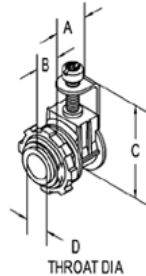

## One Screw - Saddle Strap Type - Zinc

### Images

[Download Photo Image](#)

[Download Dimensional Image](#)

Dimension A in Inches: 7/8

Dimension B in Inches: 1/2

Dimension C in Inches: 1-1/8

Dimension D in Inches: 13/32

### Application

Recommended cable type for single screw saddle type connector for use with 14/2 and 10/3 MCIA. 14/2 (.38" 0 min) to 10/3 (.61" 0 max) MCI-A