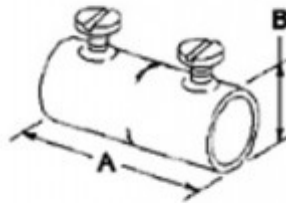

## EMT Couplings, Color-Coded, Steel, Black, Size 4"

Bridgeport's Color Coded set screw couplings are used to join two lengths of EMT. Color coded black to match EMT for easy identification. Use with black EMT in dark colored areas or in open architecture applications.

Furnished with Tri-Drive slot/Phillips/Robertson head screws. Also listed for use with Aluminum EMT.

Patented. US Patent 6,861,585.

[Download Photo](#)[Download Drawing](#)

### Product details

<b>Catalog Number:</b>	249-SBLK
<b>UPC Number:</b>	78174722418
<b>Primary Materials:</b>	Steel
<b>Finish:</b>	Black Paint
<b>Trade Size:</b>	4"
<b>Unit Quantity:</b>	-
<b>Standard Package Quantity:</b>	6

### Dimensions

<b>Trade Size:</b>	4"
<b>Dimensions A:</b>	5
<b>Dimensions B:</b>	4.8125