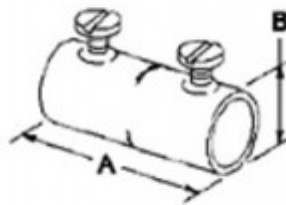

## EMT Couplings, Color-Coded, Steel, Yellow, Size 3"

Bridgeport's Color Coded set screw couplings are used to join two lengths of EMT. Color coded Yellow to match EMT for easy identification. Use with yellow EMT in special equipment, caution areas, and high voltage applications.

Furnished with Tri-Drive slot/Phillips/Robertson head screws. Also listed for use with Aluminum EMT.

Patented. US Patent 6,861,585.

[Download Photo](#)[Download Drawing](#)

### Product details

<b>Catalog Number:</b>	247-SY
<b>UPC Number:</b>	78174742416
<b>Primary Materials:</b>	Steel
<b>Finish:</b>	Yellow Paint
<b>Trade Size:</b>	3"
<b>Unit Quantity:</b>	2
<b>Standard Package Quantity:</b>	10

### Dimensions

<b>Trade Size:</b>	3"
<b>Dimensions A:</b>	4.5
<b>Dimensions B:</b>	3.75