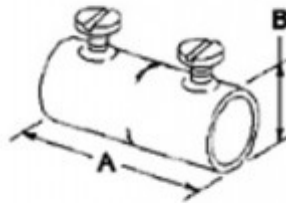

EMT Couplings, Color-Coded, Steel, Orange, Size 3"

Bridgeport's Color Coded set screw couplings are used to join two lengths of EMT. Color coded Orange to match EMT for easy identification. Use with orange EMT in construction/research, fiber optic, isolated circuits, and auto repair/maintenance applications.

Furnished with Tri-Drive slot/Phillips/Robertson head screws. Also listed for use with Aluminum EMT.

Patented. US Patent 6,861,585.

[Download Photo](#)[Download Drawing](#)

Product details

Catalog Number:	247-SO
UPC Number:	78174732416
Primary Materials:	Steel
Finish:	Orange Paint
Trade Size:	3"
Unit Quantity:	2
Standard Package Quantity:	10

Dimensions

Trade Size:	3"
Dimensions A:	4.5
Dimensions B:	3.75

Certifications & Codes

Federal Specification Number: A-A-50553

UL File Number: E24001

UNSPSC: 39131707

UL Standard: UL-514B

Patent Number: US Patent 6,861,585