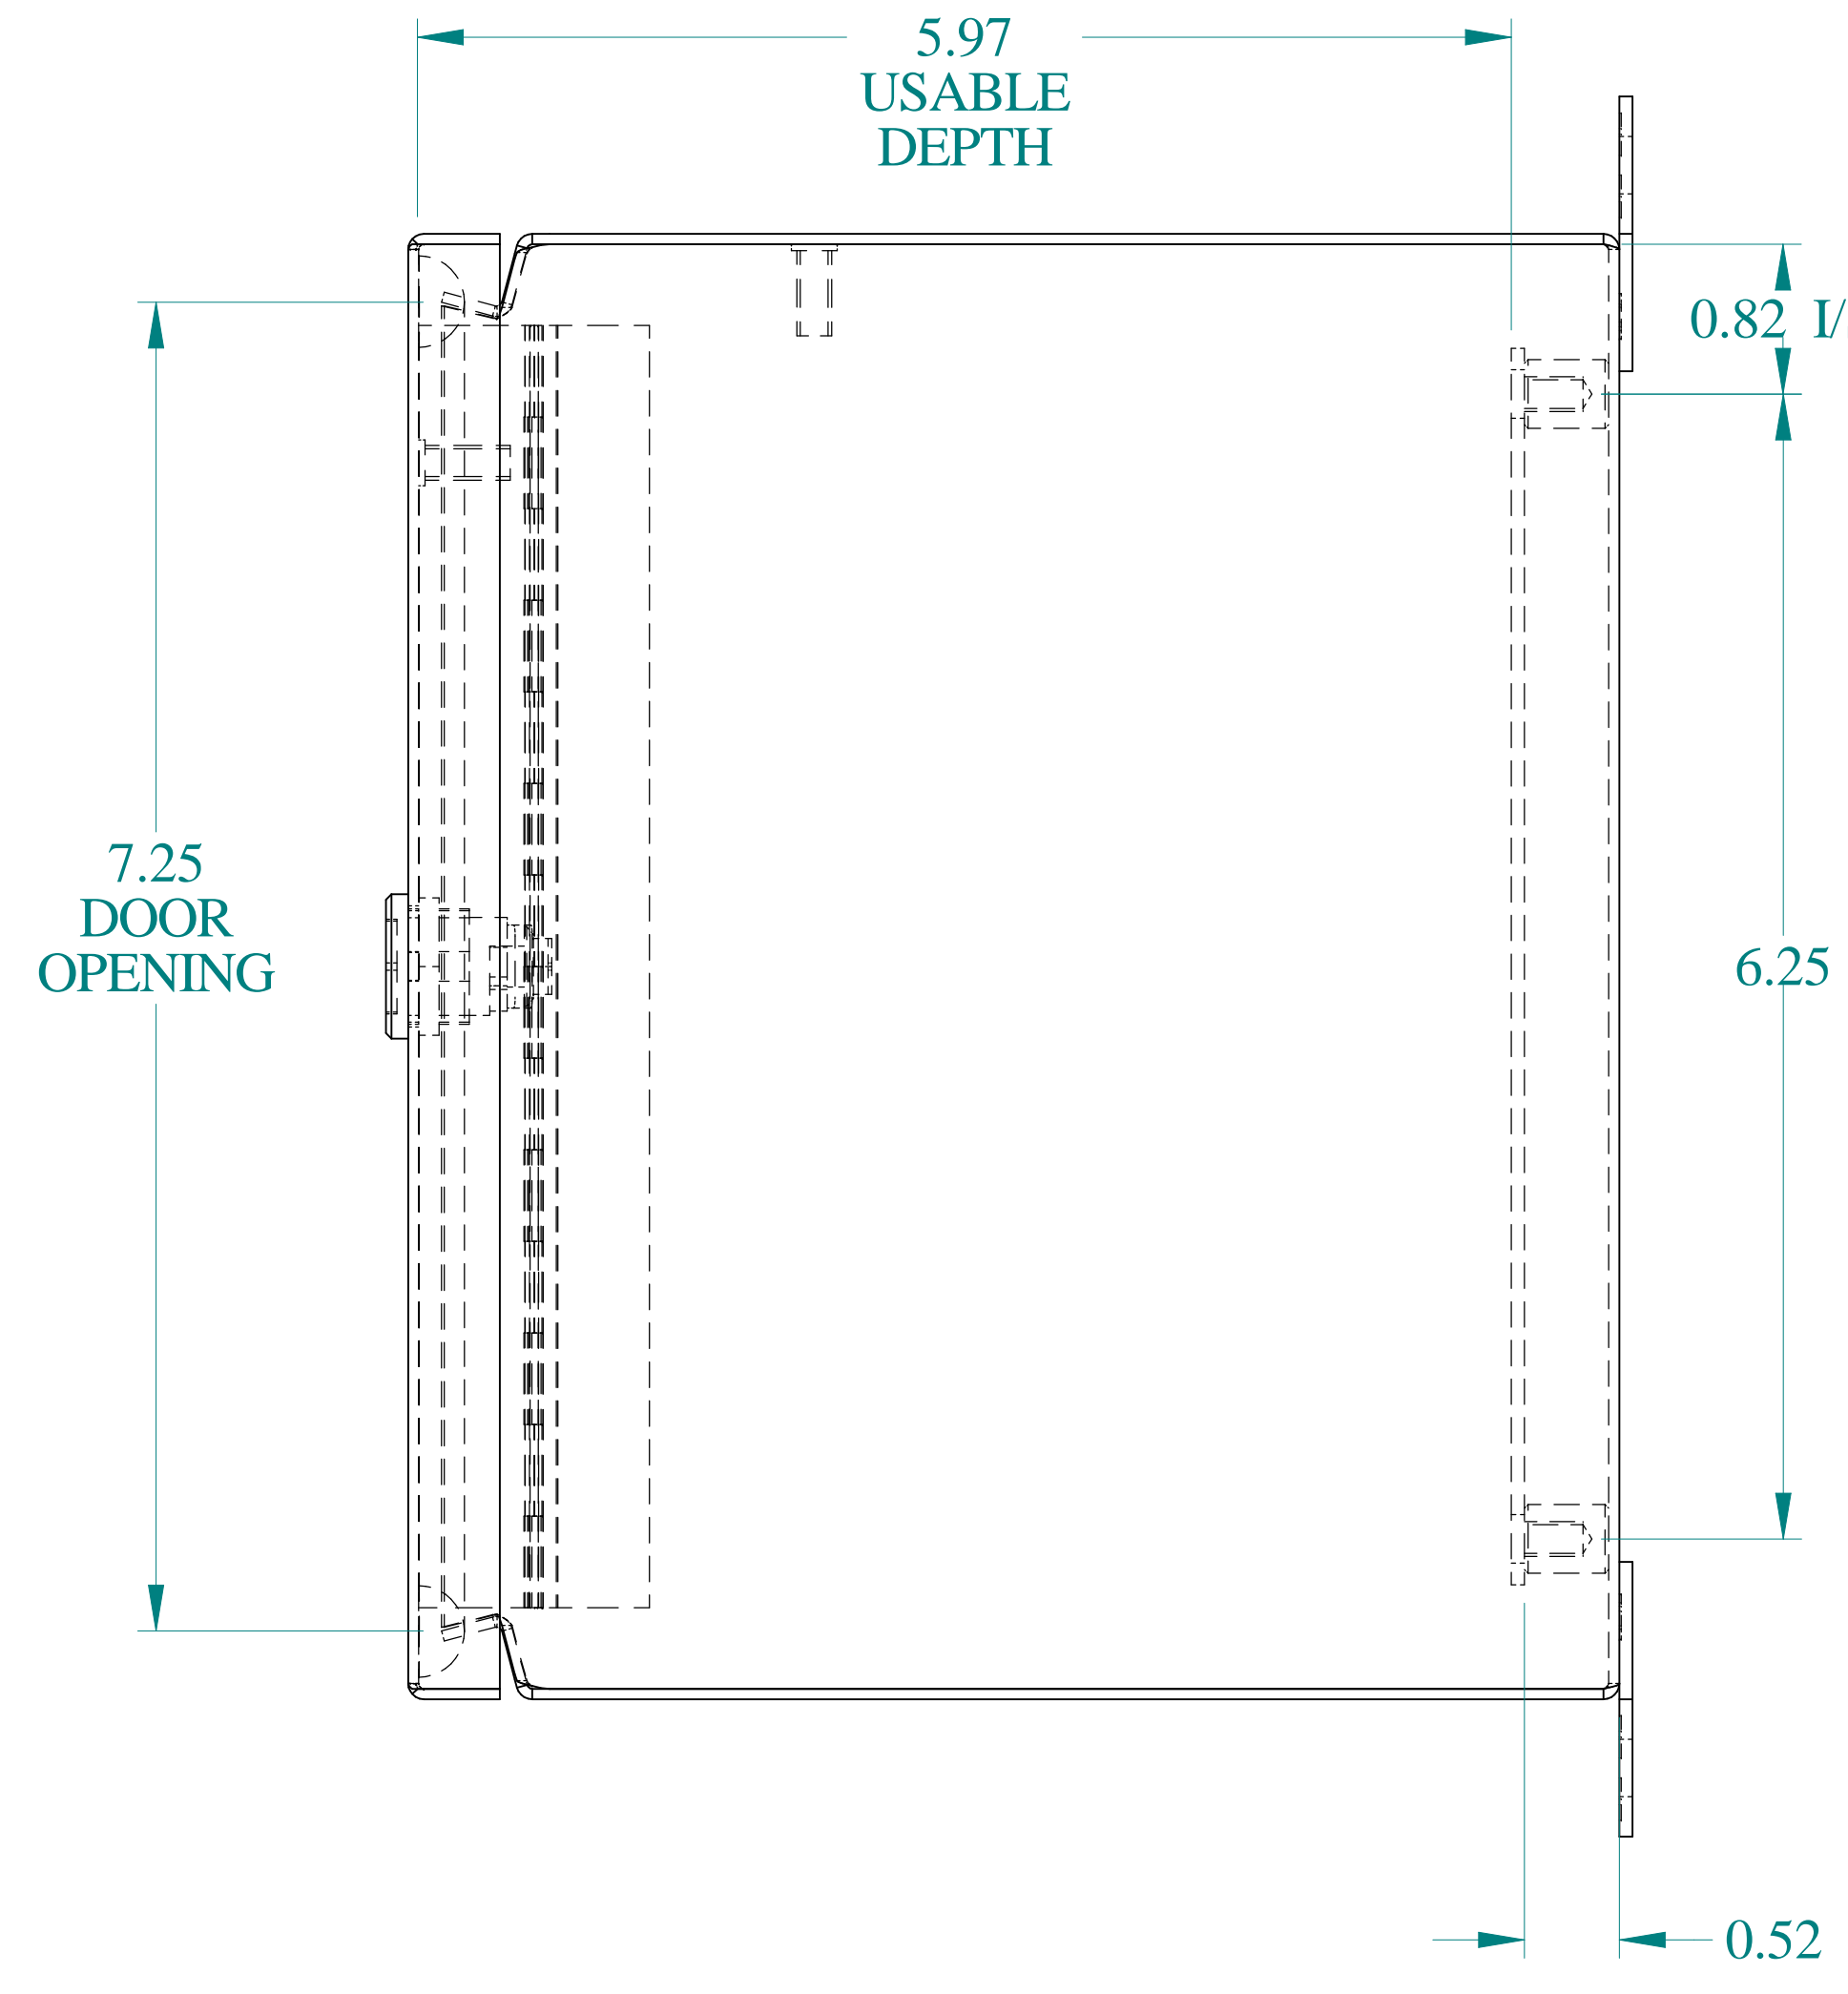

TOP VIEW

ISOMETRIC VIEWS

SIDE VIEW

FRONT VIEW

SIDE VIEW

BACK VIEW

BOTTOM VIEW

10-32 THREAD
TYP