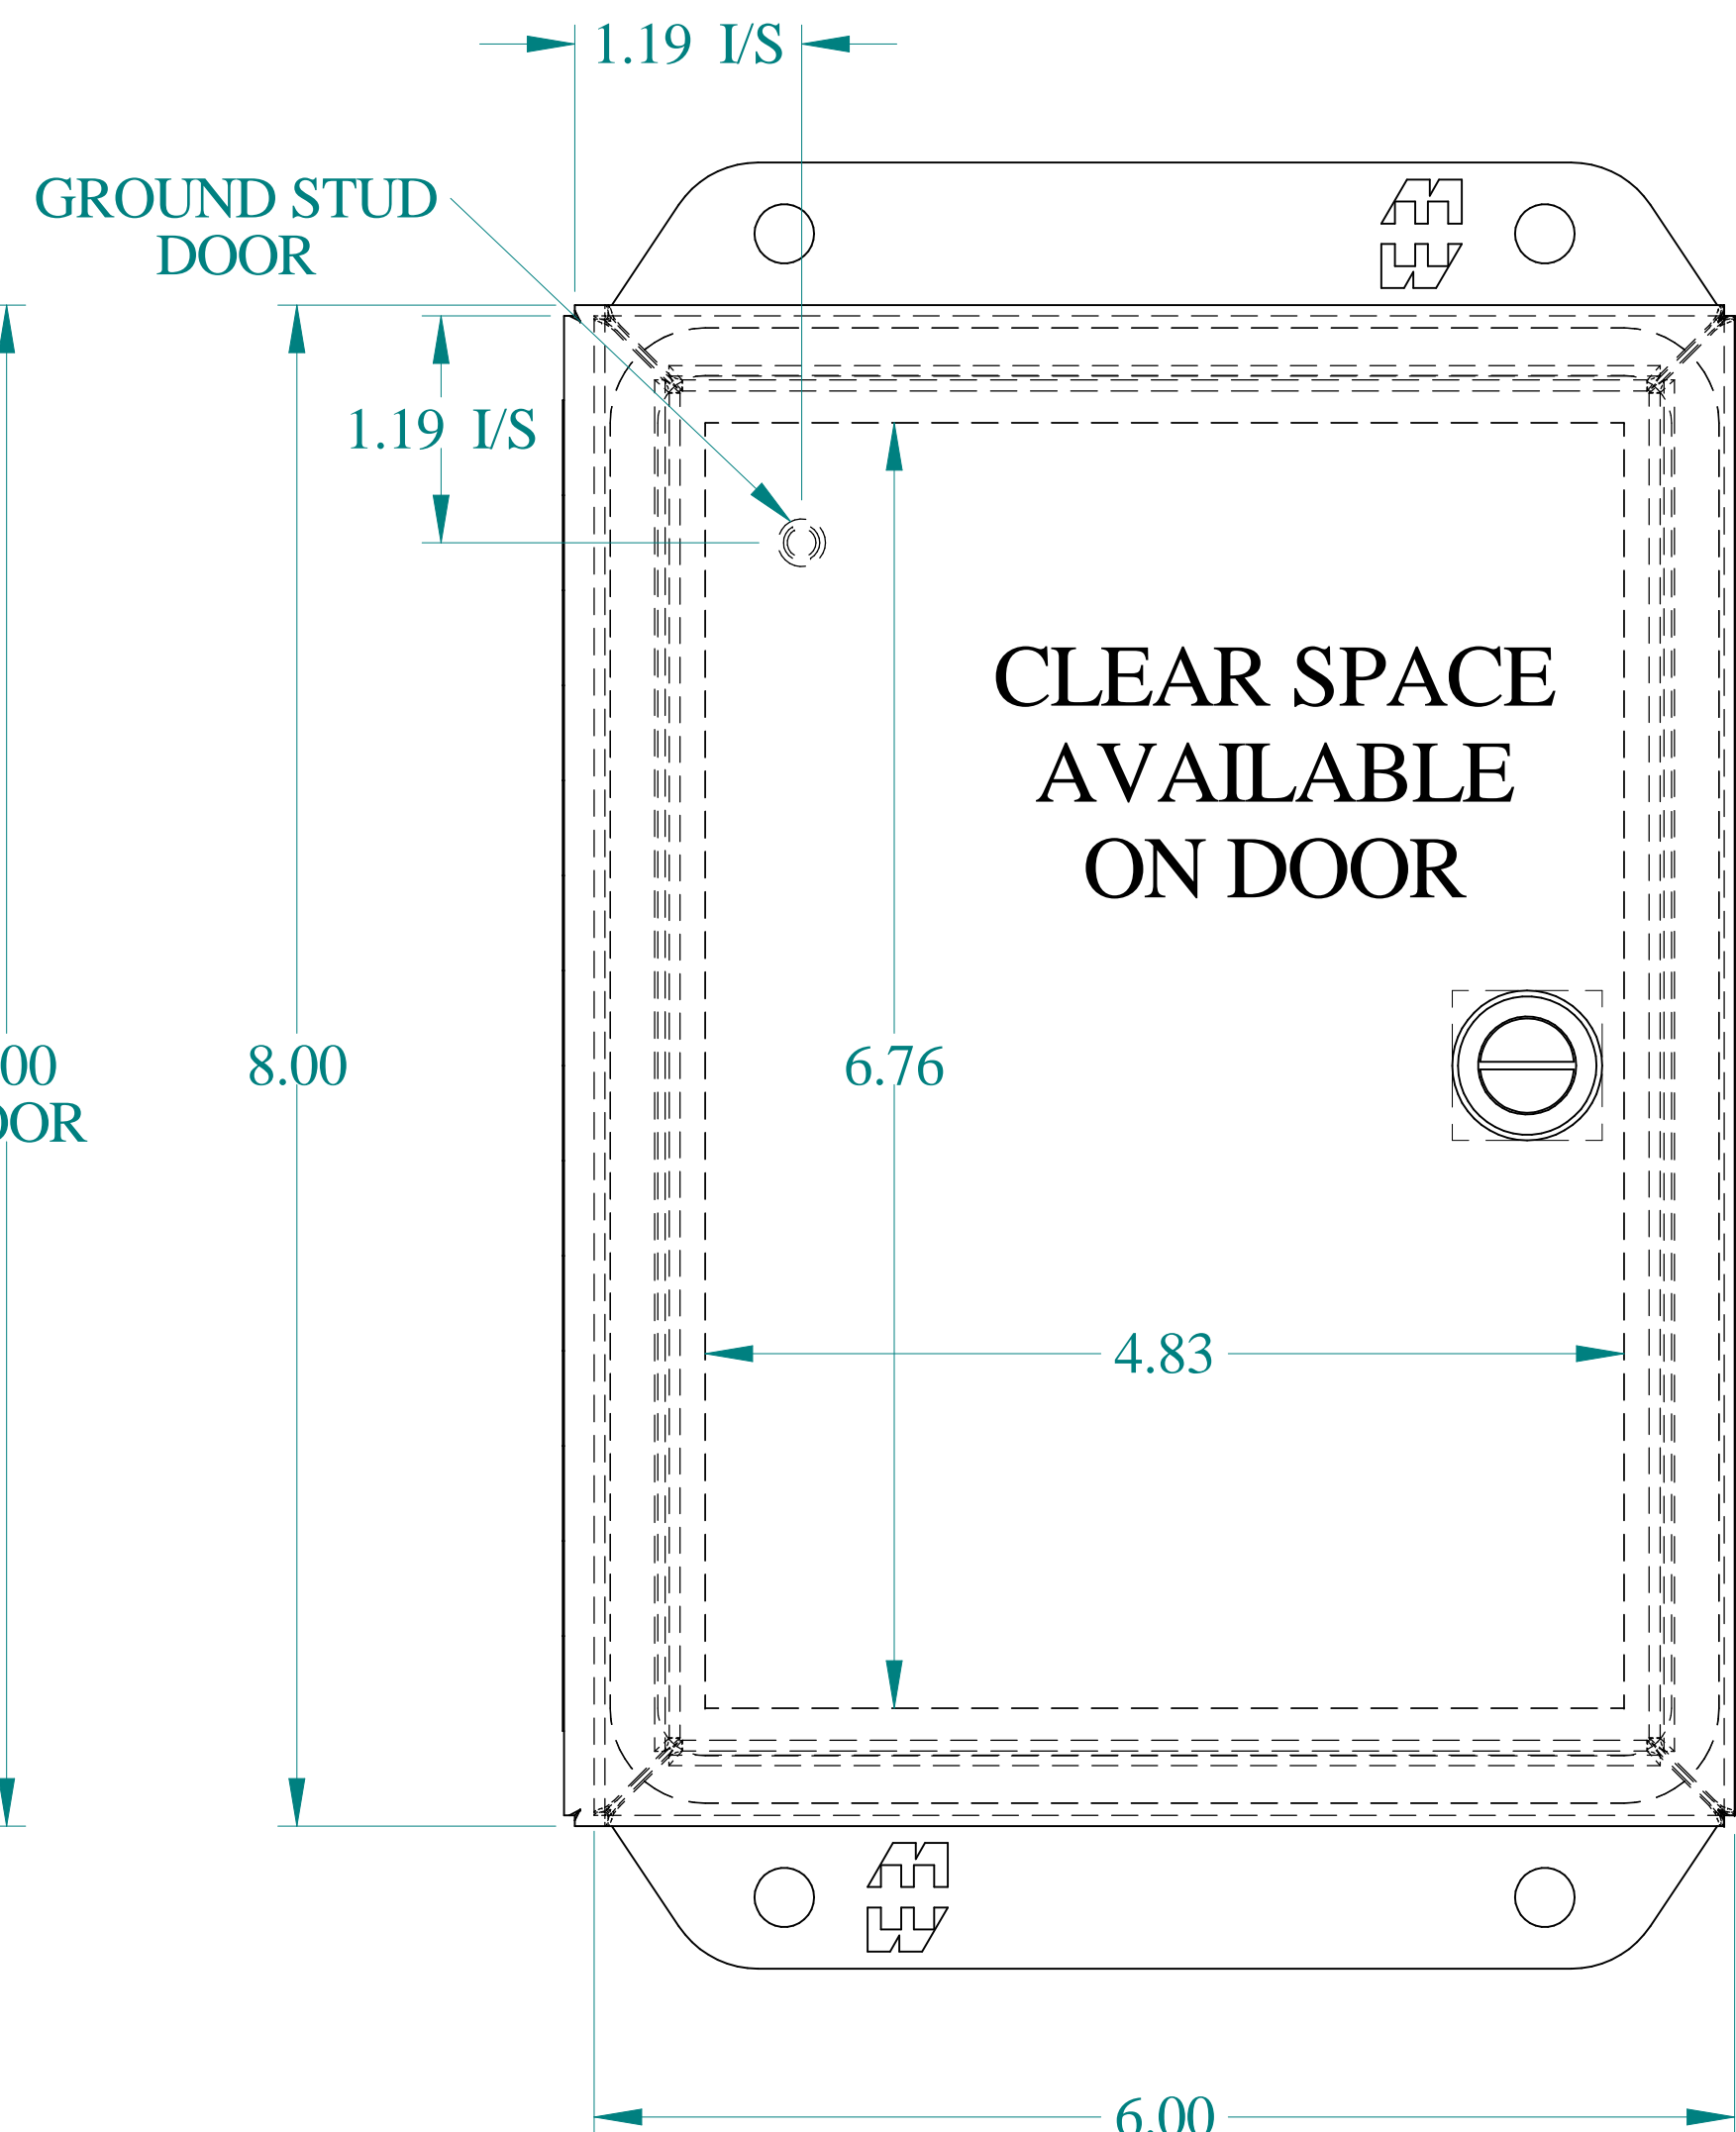

TOP VIEW

ISOMETRIC VIEWS

SIDE VIEW

FRONT VIEW

SIDE VIEW

BACK VIEW

BOTTOM VIEW

10-32 THREAD
TYP