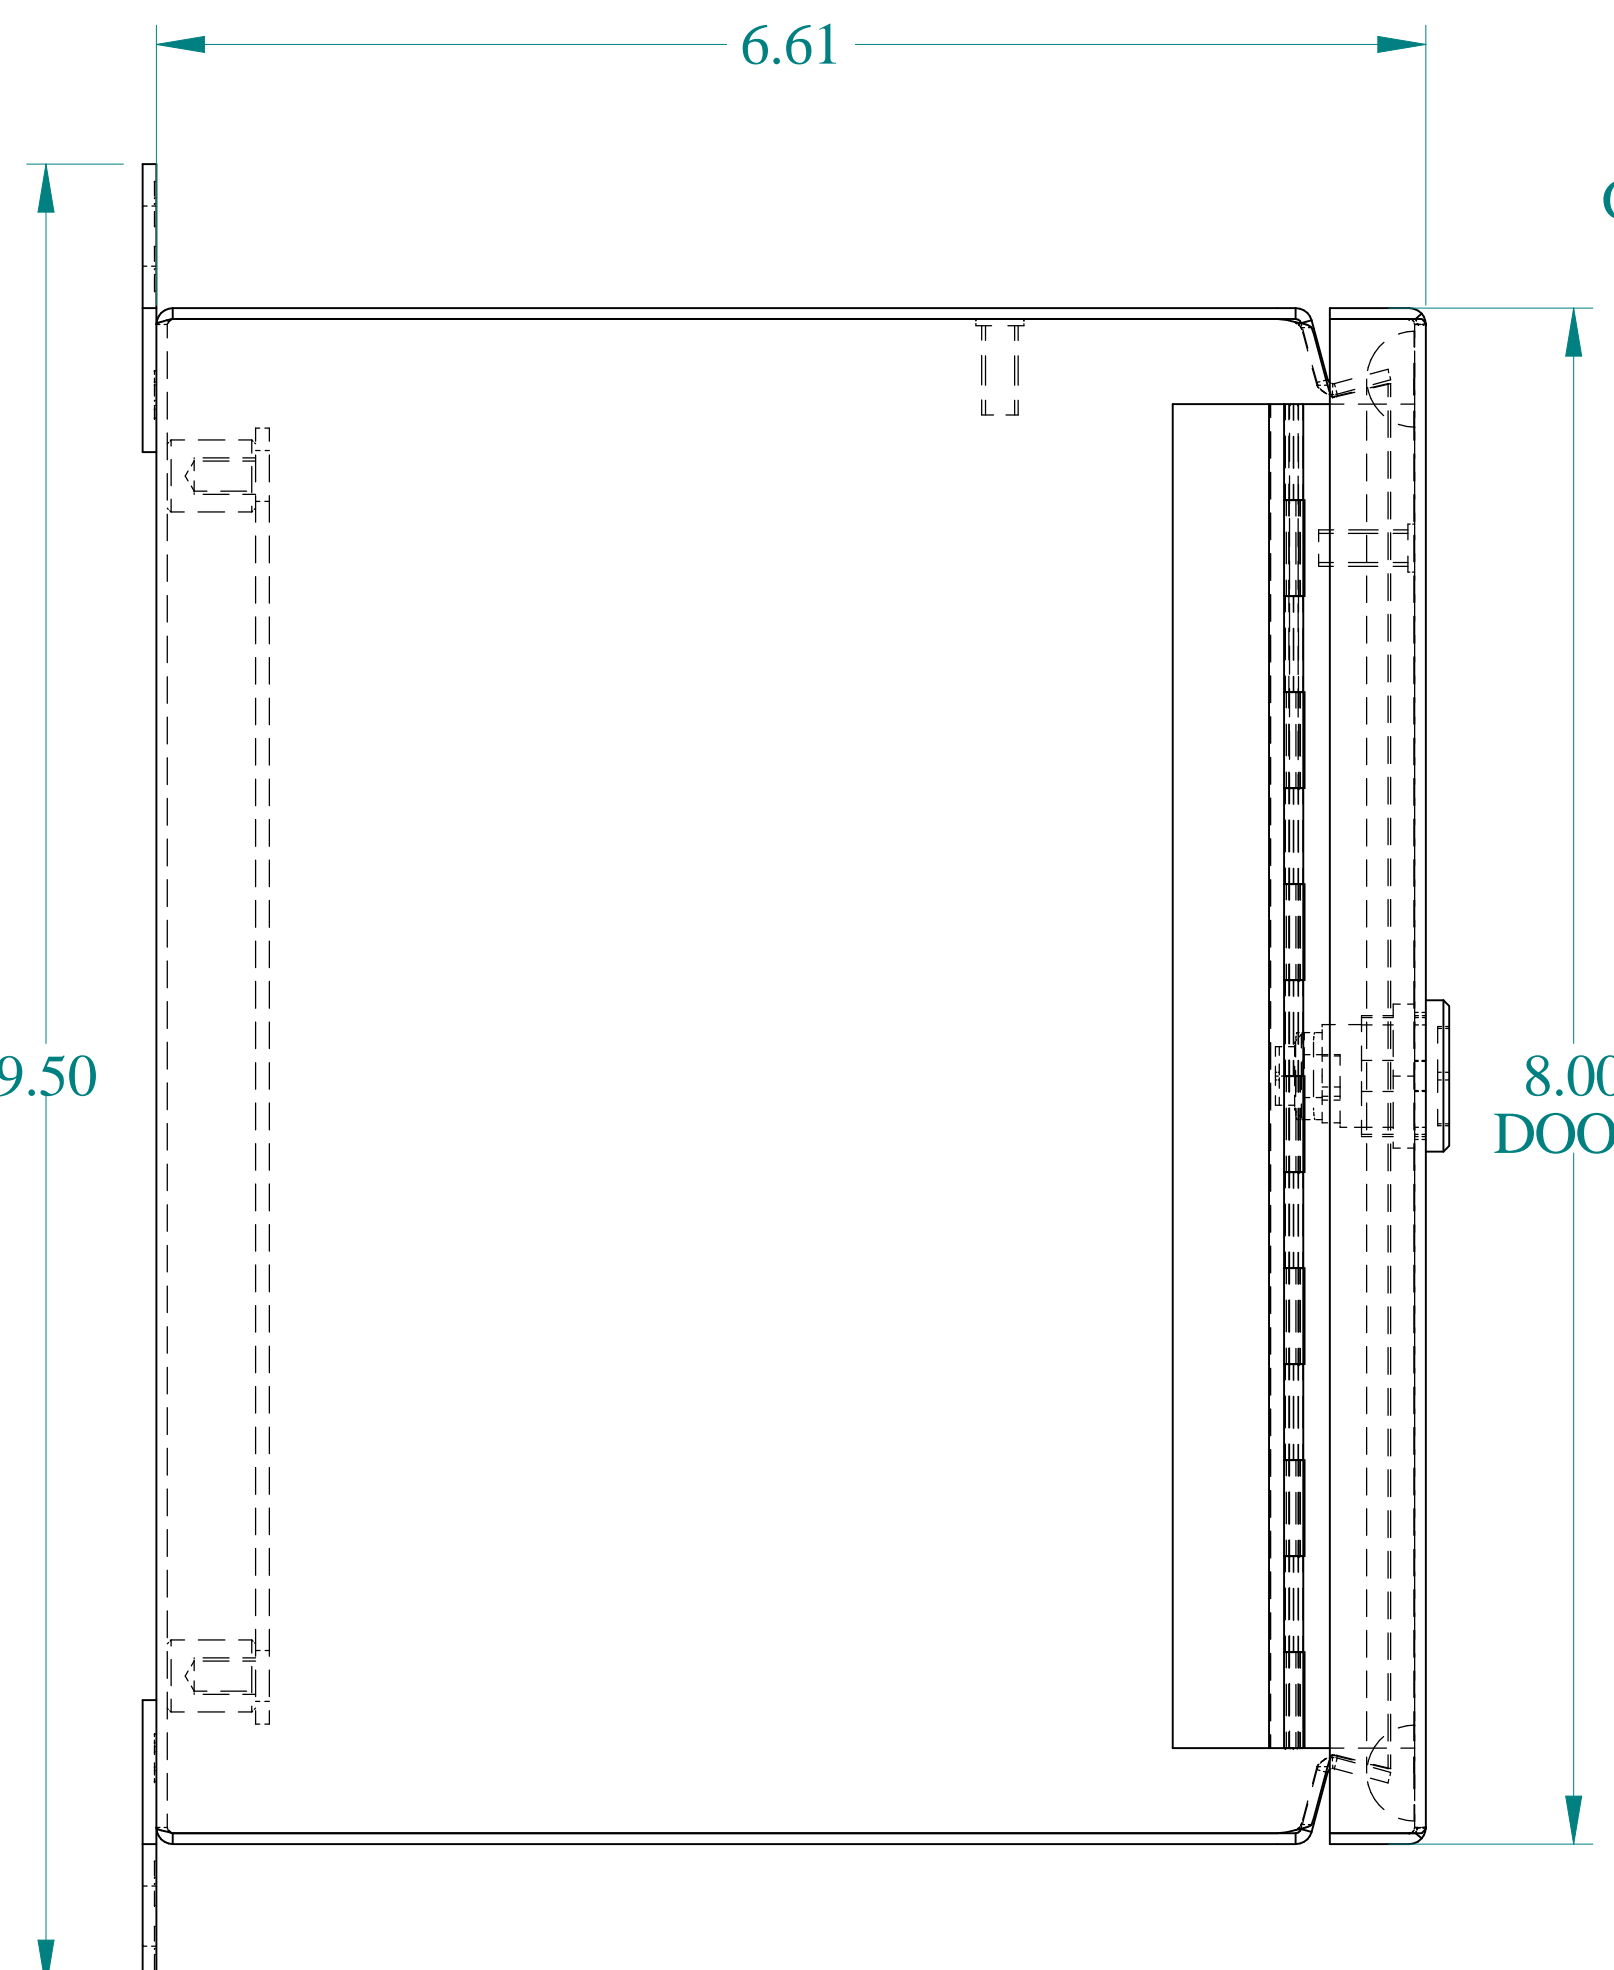

TOP VIEW

ISOMETRIC VIEWS

SIDE VIEW

FRONT VIEW

SIDE VIEW

BACK VIEW

BOTTOM VIEW

10-32 THREAD
TYP