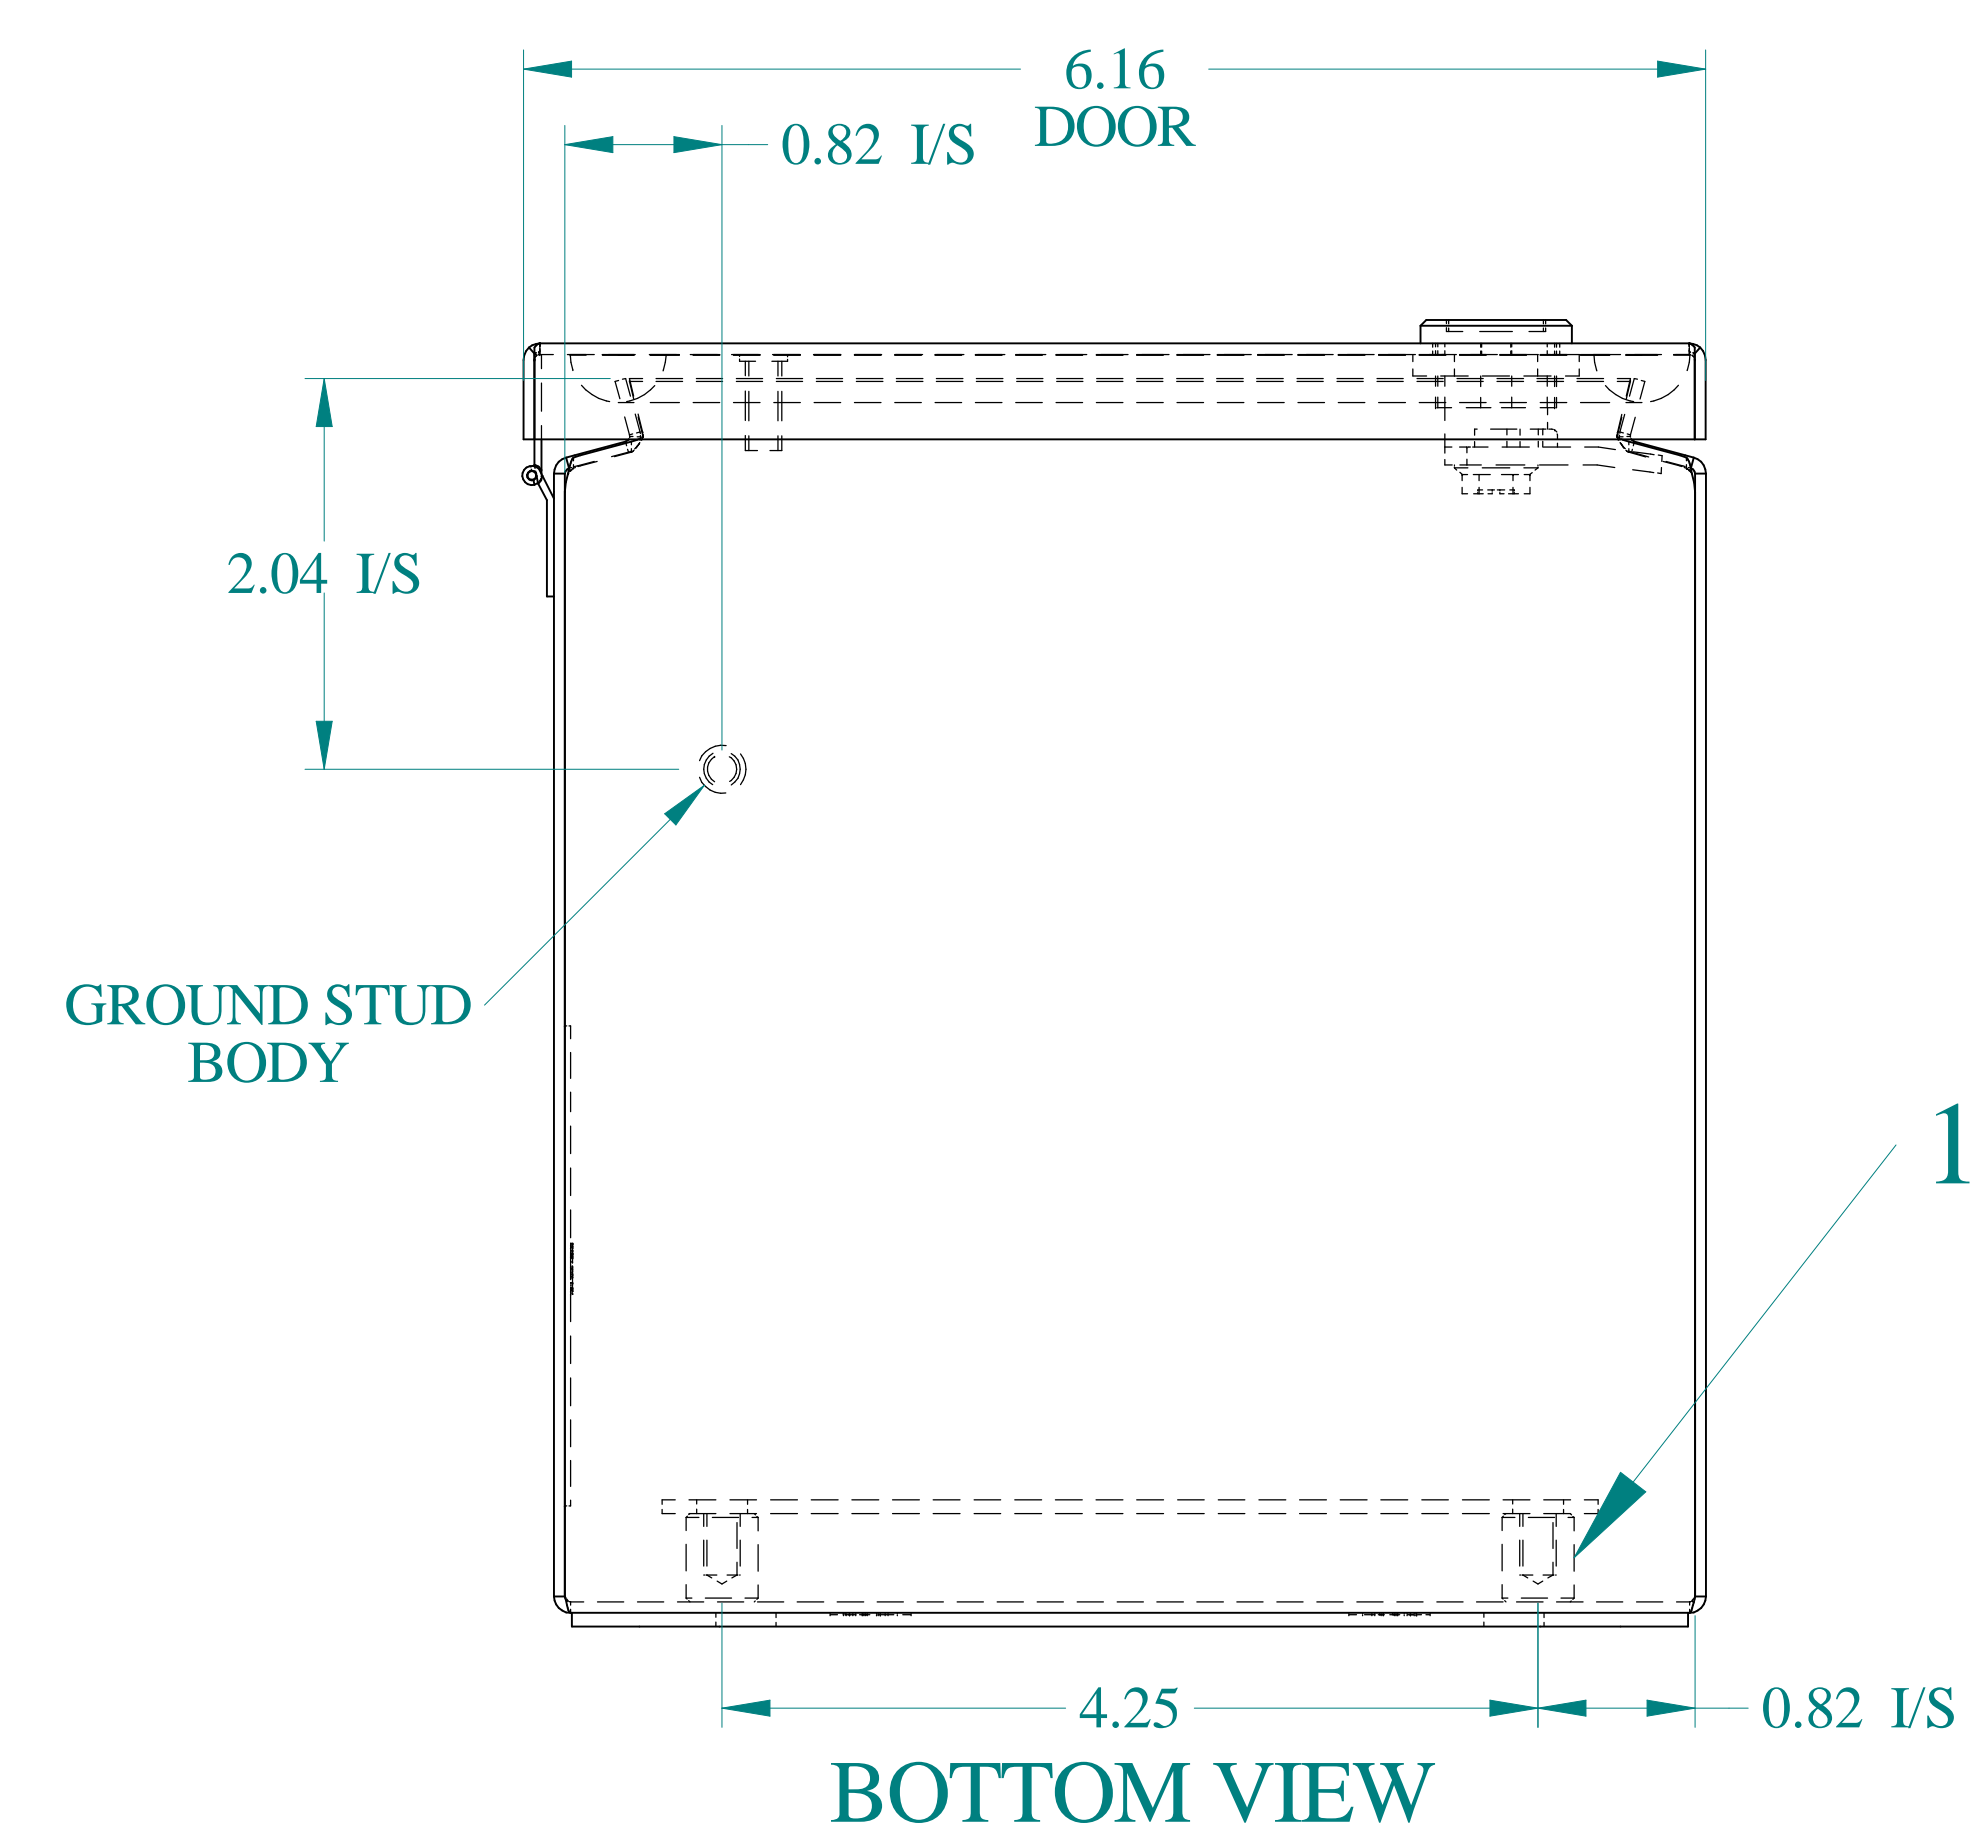

TOP VIEW

ISOMETRIC VIEWS

SIDE VIEW

FRONT VIEW

SIDE VIEW

BACK VIEW

BOTTOM VIEW

10-32 THREAD
TYP