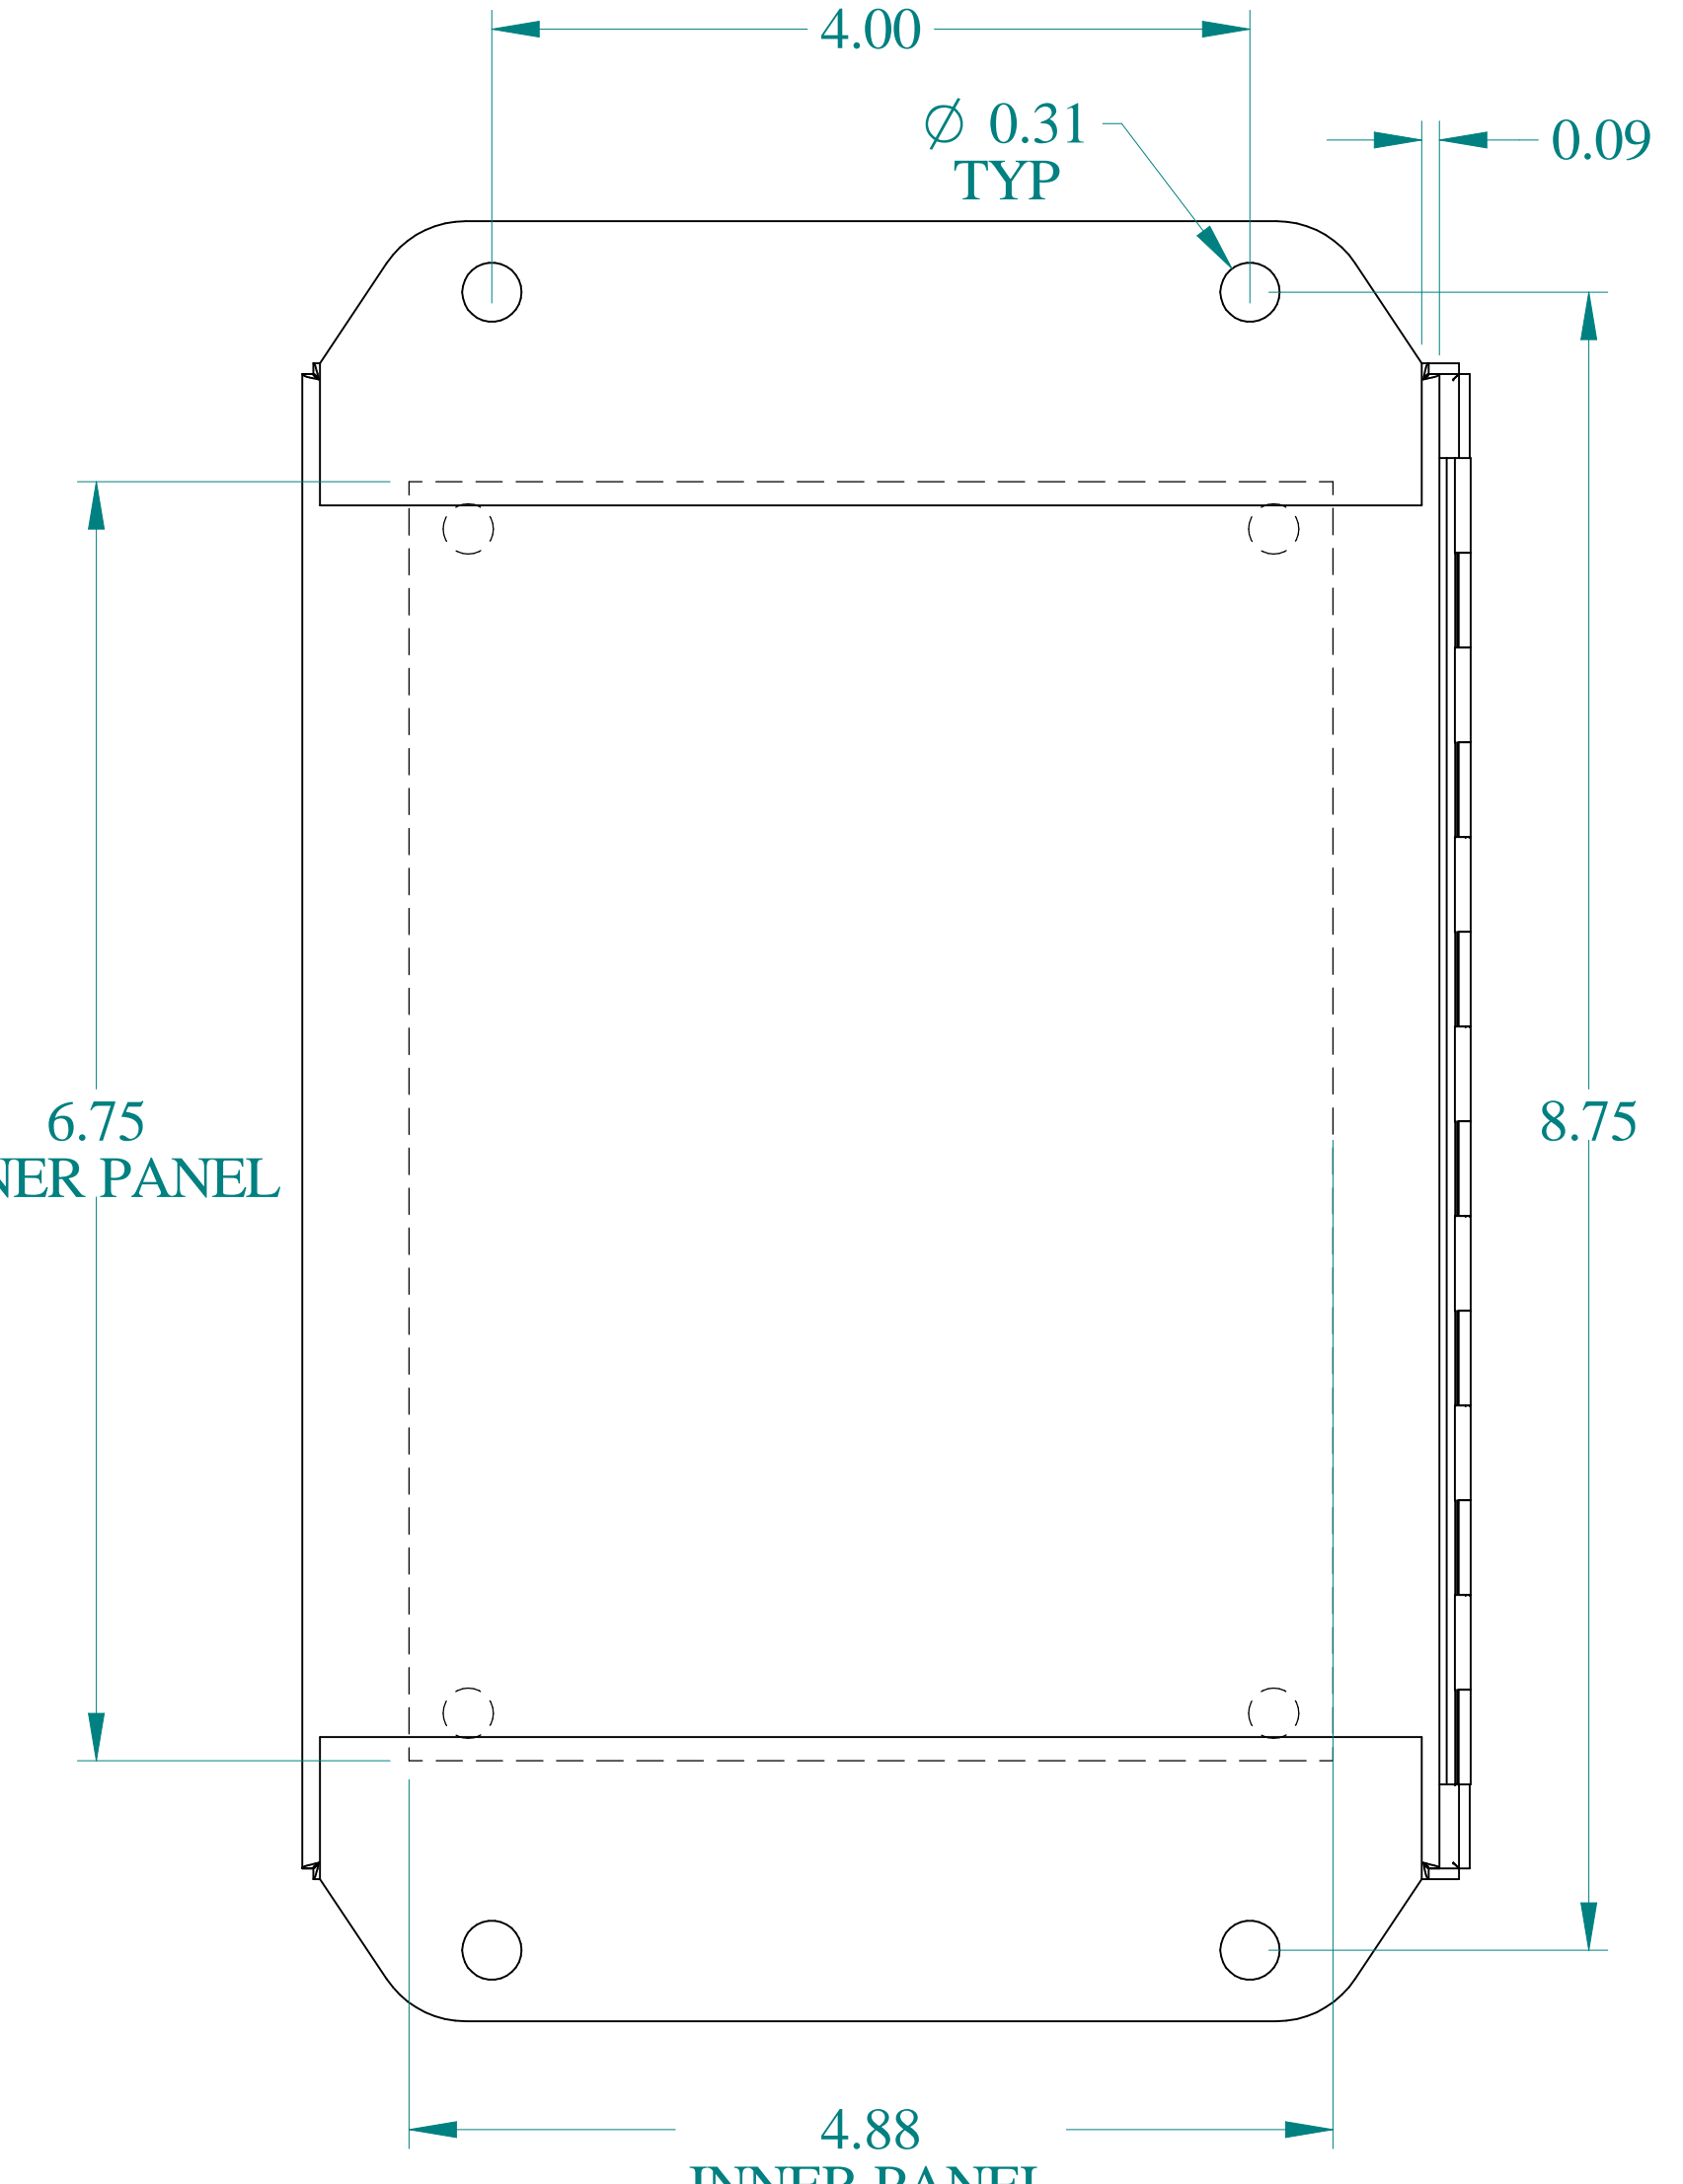

TOP VIEW

ISOMETRIC VIEWS

SIDE VIEW

FRONT VIEW

SIDE VIEW

BACK VIEW

BOTTOM VIEW

10-32 THREAD
TYP