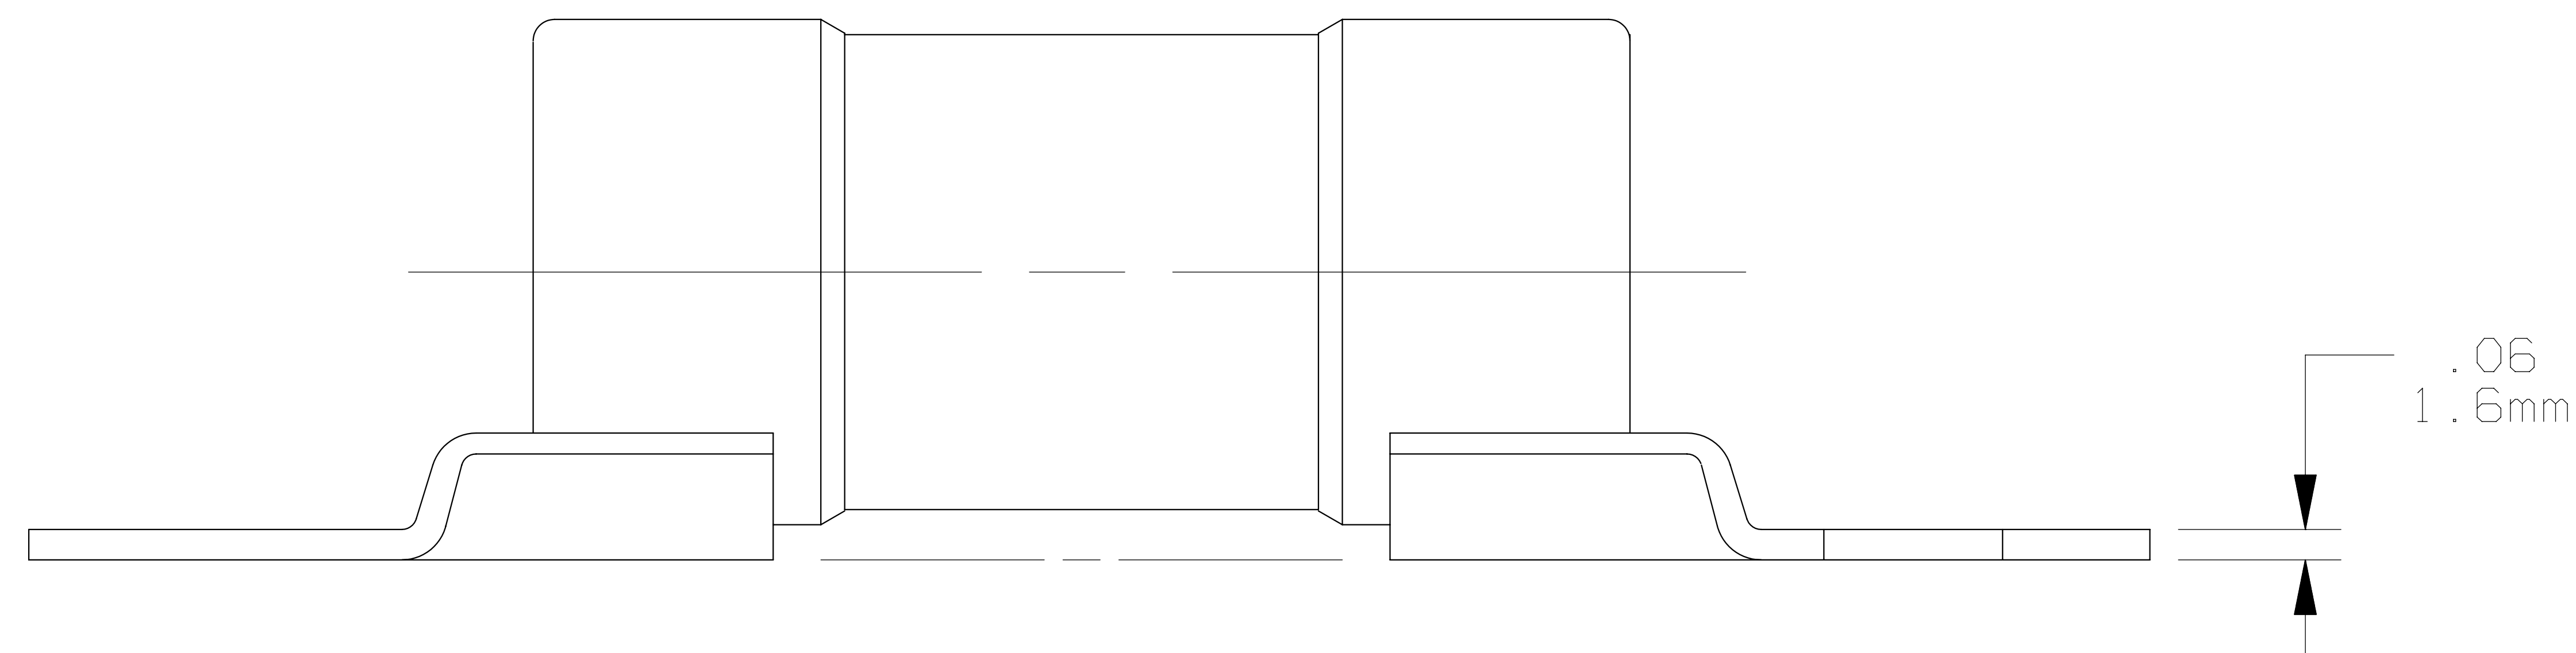

REV	DATE	ECO	DESCRIPTION	BY	CK	APP
B	3-13-08	NA	UPDATED OUTLINE FORMAT AND DIMENSIONS	LDB	NA	NA

MERSEN USA NEWBURYPORT-MA, LLC
374 MERRIMAC STREET
NEWBURYPORT, MA 01950

PRODUCT MANAGER

DESIGN ENGINEER

SIGN:
DATE:

SIGN:
DATE:

ACK(70-100)

FORK TRUCK FUSE
70-100A 125V

OUTLINE DIMENSIONS
NOT TO BE USED FOR PRODUCTION

700048