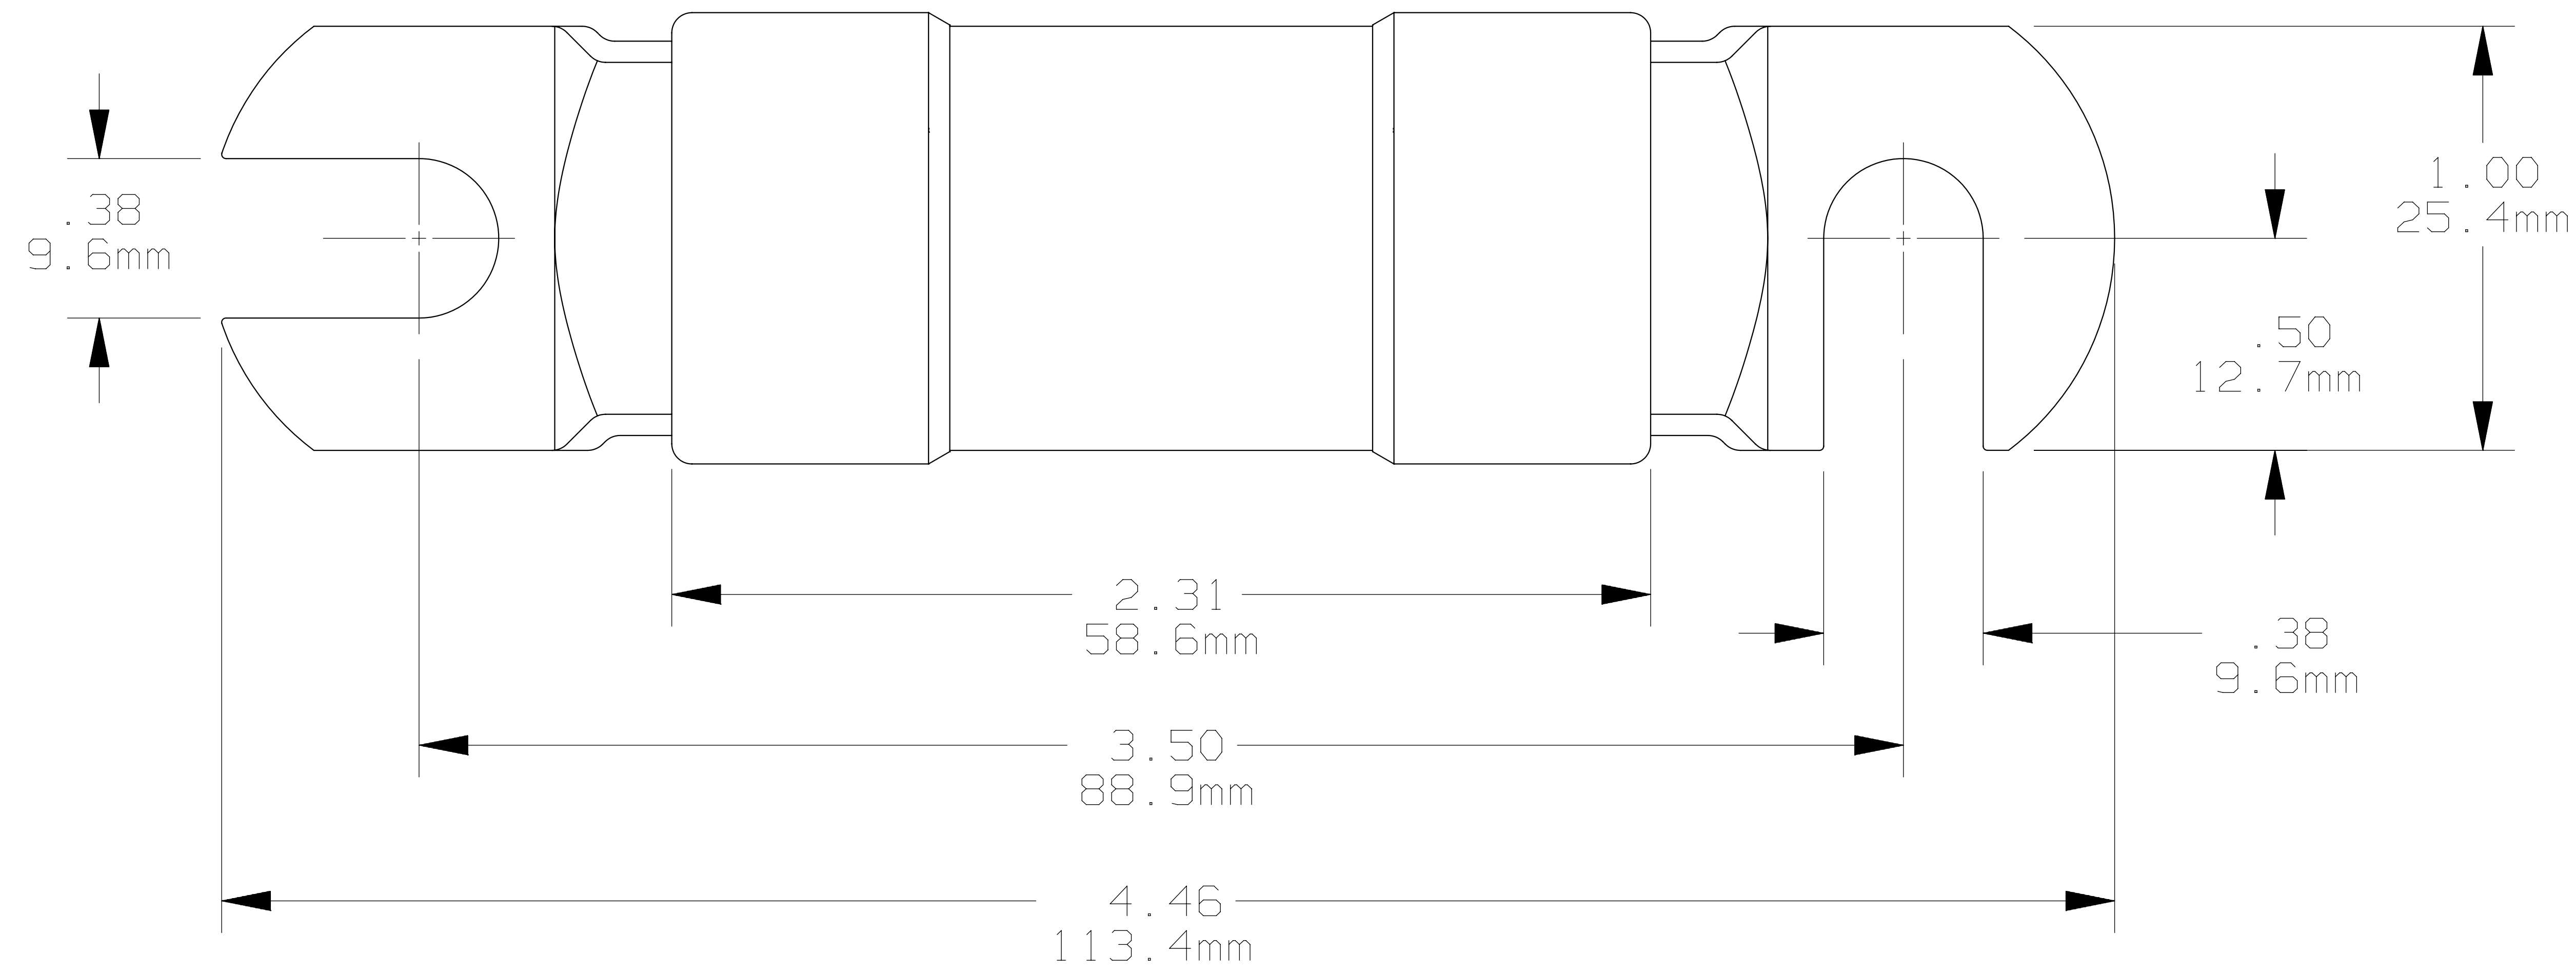

REV	DATE	ECO	DESCRIPTION	BY	CK	APP
B	3-13-08	NA	UPDATED OUTLINE FORMAT AND DIMENSIONS	LDB	NA	NA

MERSEN USA NEWBURYPORT-MA, LLC
374 MERRIMAC STREET
NEWBURYPORT, MA 01950

PRODUCT MANAGER

DESIGN ENGINEER

SIGN:
DATE:

SIGN:
DATE:

ACK(70-100)

FORK TRUCK FUSE
70-100A 125V

OUTLINE DIMENSIONS
NOT TO BE USED FOR PRODUCTION

700048