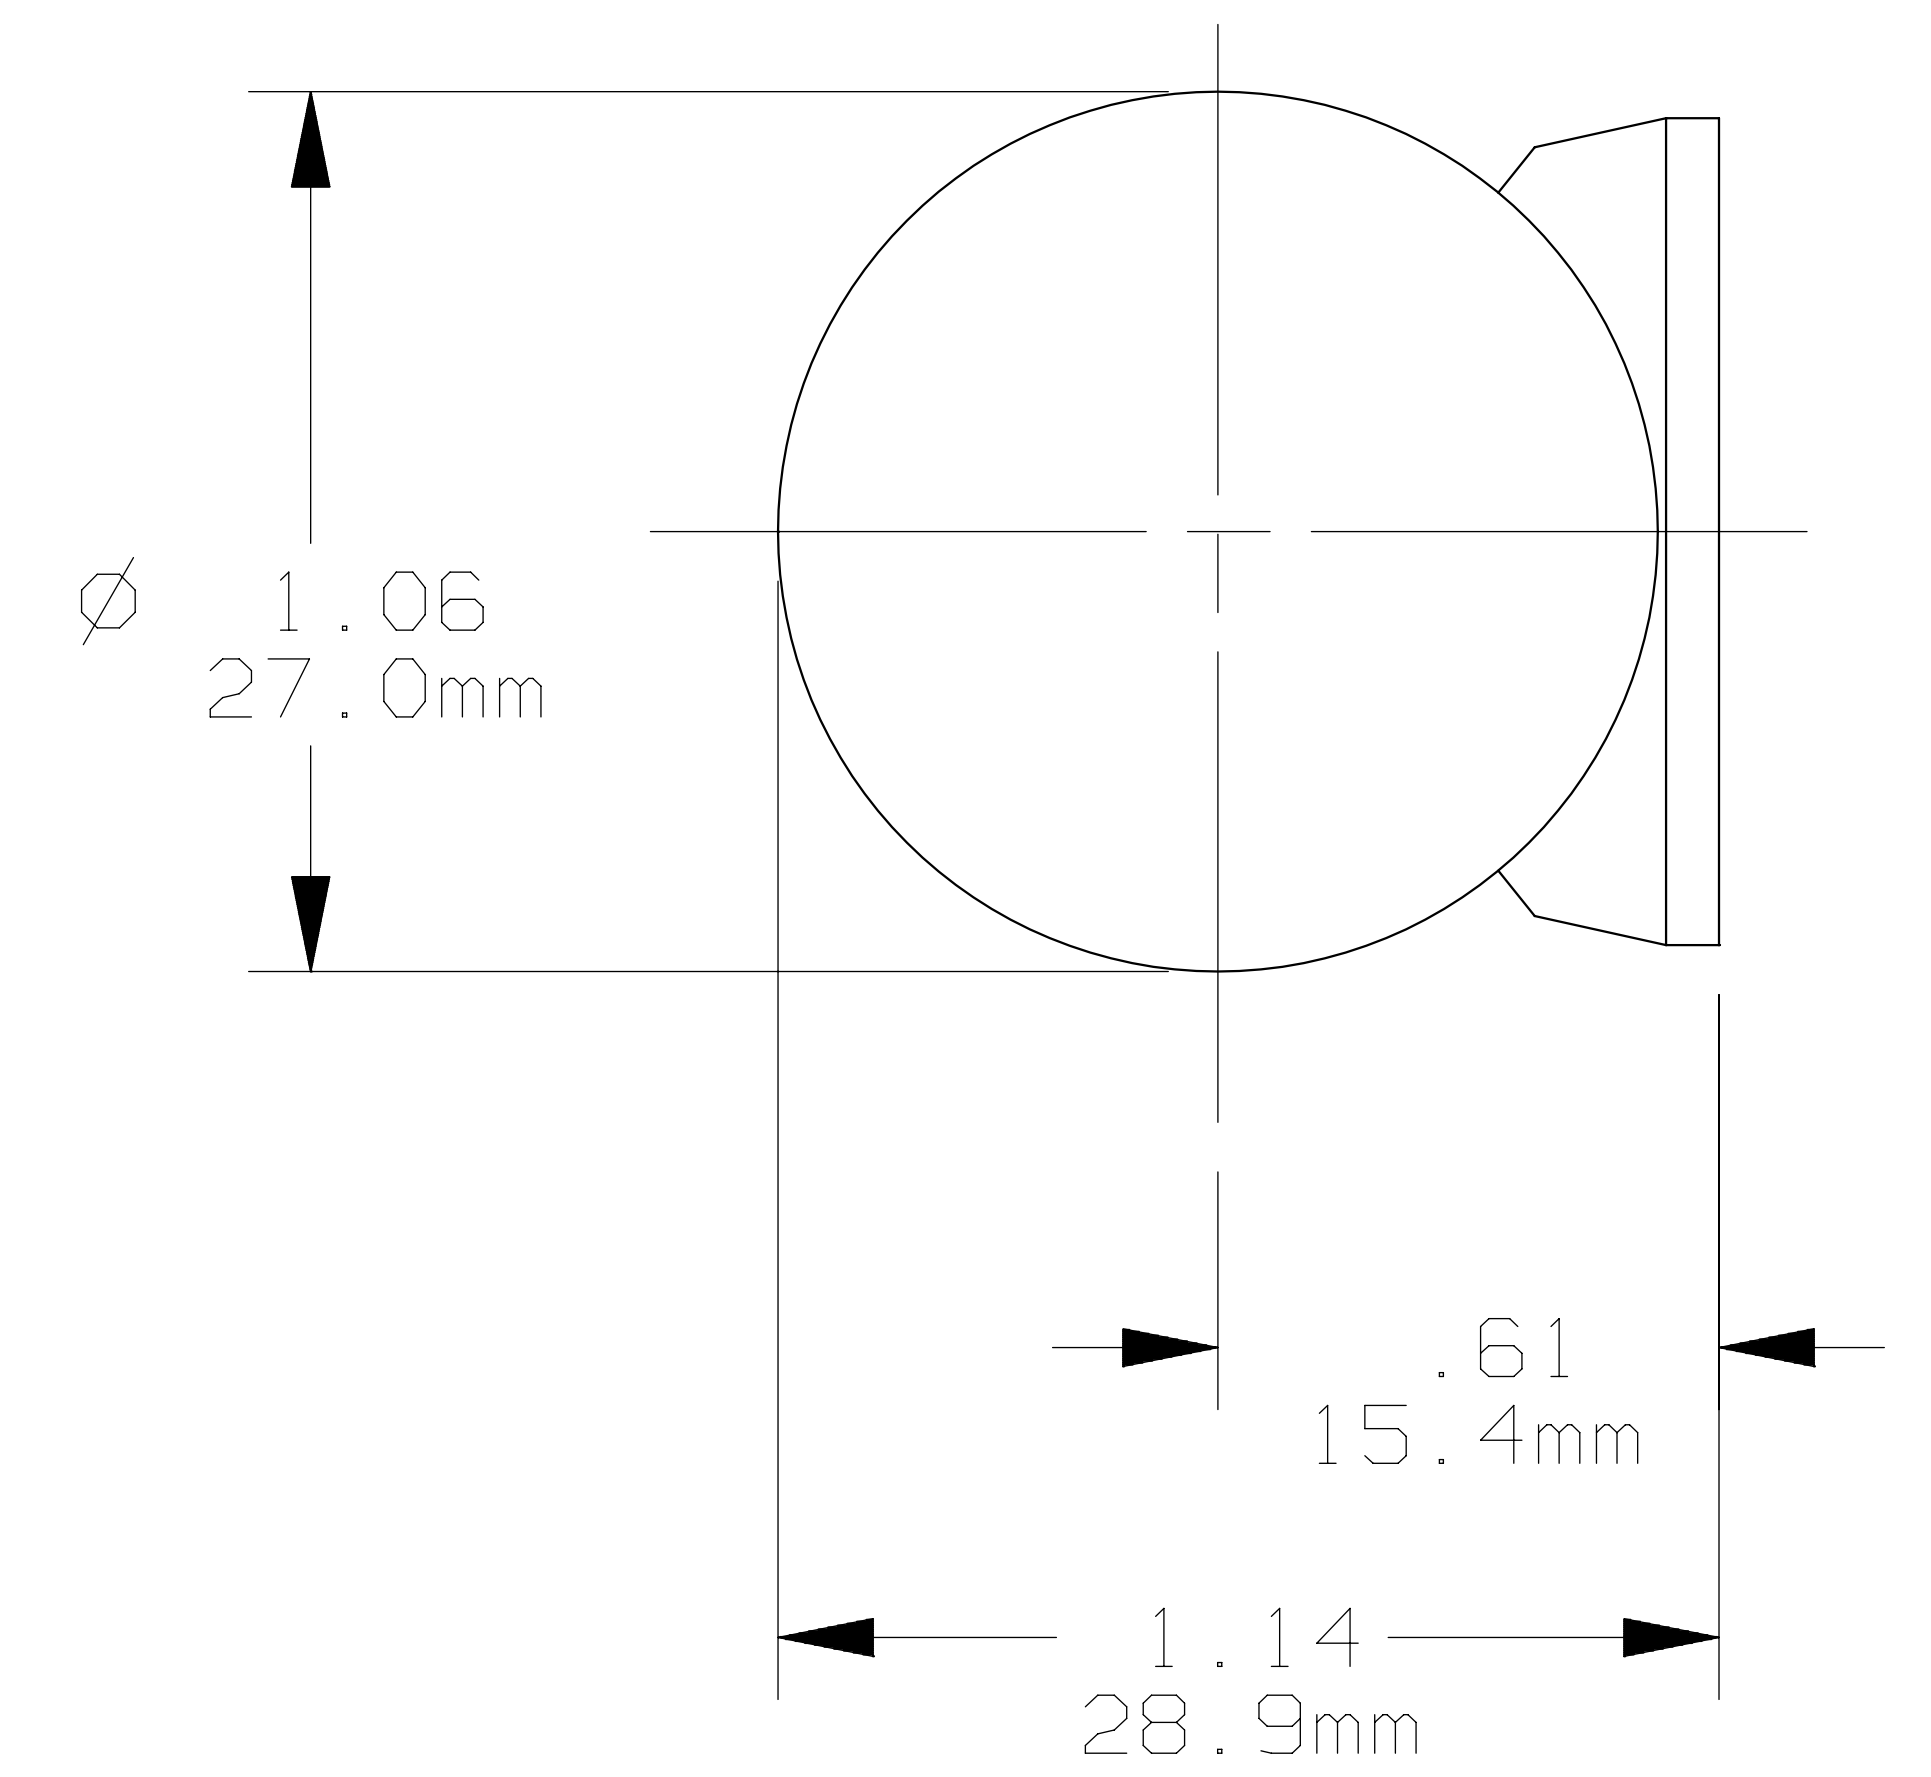

REV	DATE	ECO	DESCRIPTION	BY	CK	APP
B	3-13-08	NA	UPDATED OUTLINE FORMAT AND DIMENSIONS	LDB	NA	NA

MERSEN USA NEWBURYPORT-MA, LLC
374 MERRIMAC STREET
NEWBURYPORT, MA 01950

PRODUCT MANAGER

DESIGN ENGINEER

SIGN:
DATE:

SIGN:
DATE:

ACK(70-100)

FORK TRUCK FUSE
70-100A 125V

OUTLINE DIMENSIONS
NOT TO BE USED FOR PRODUCTION

700048