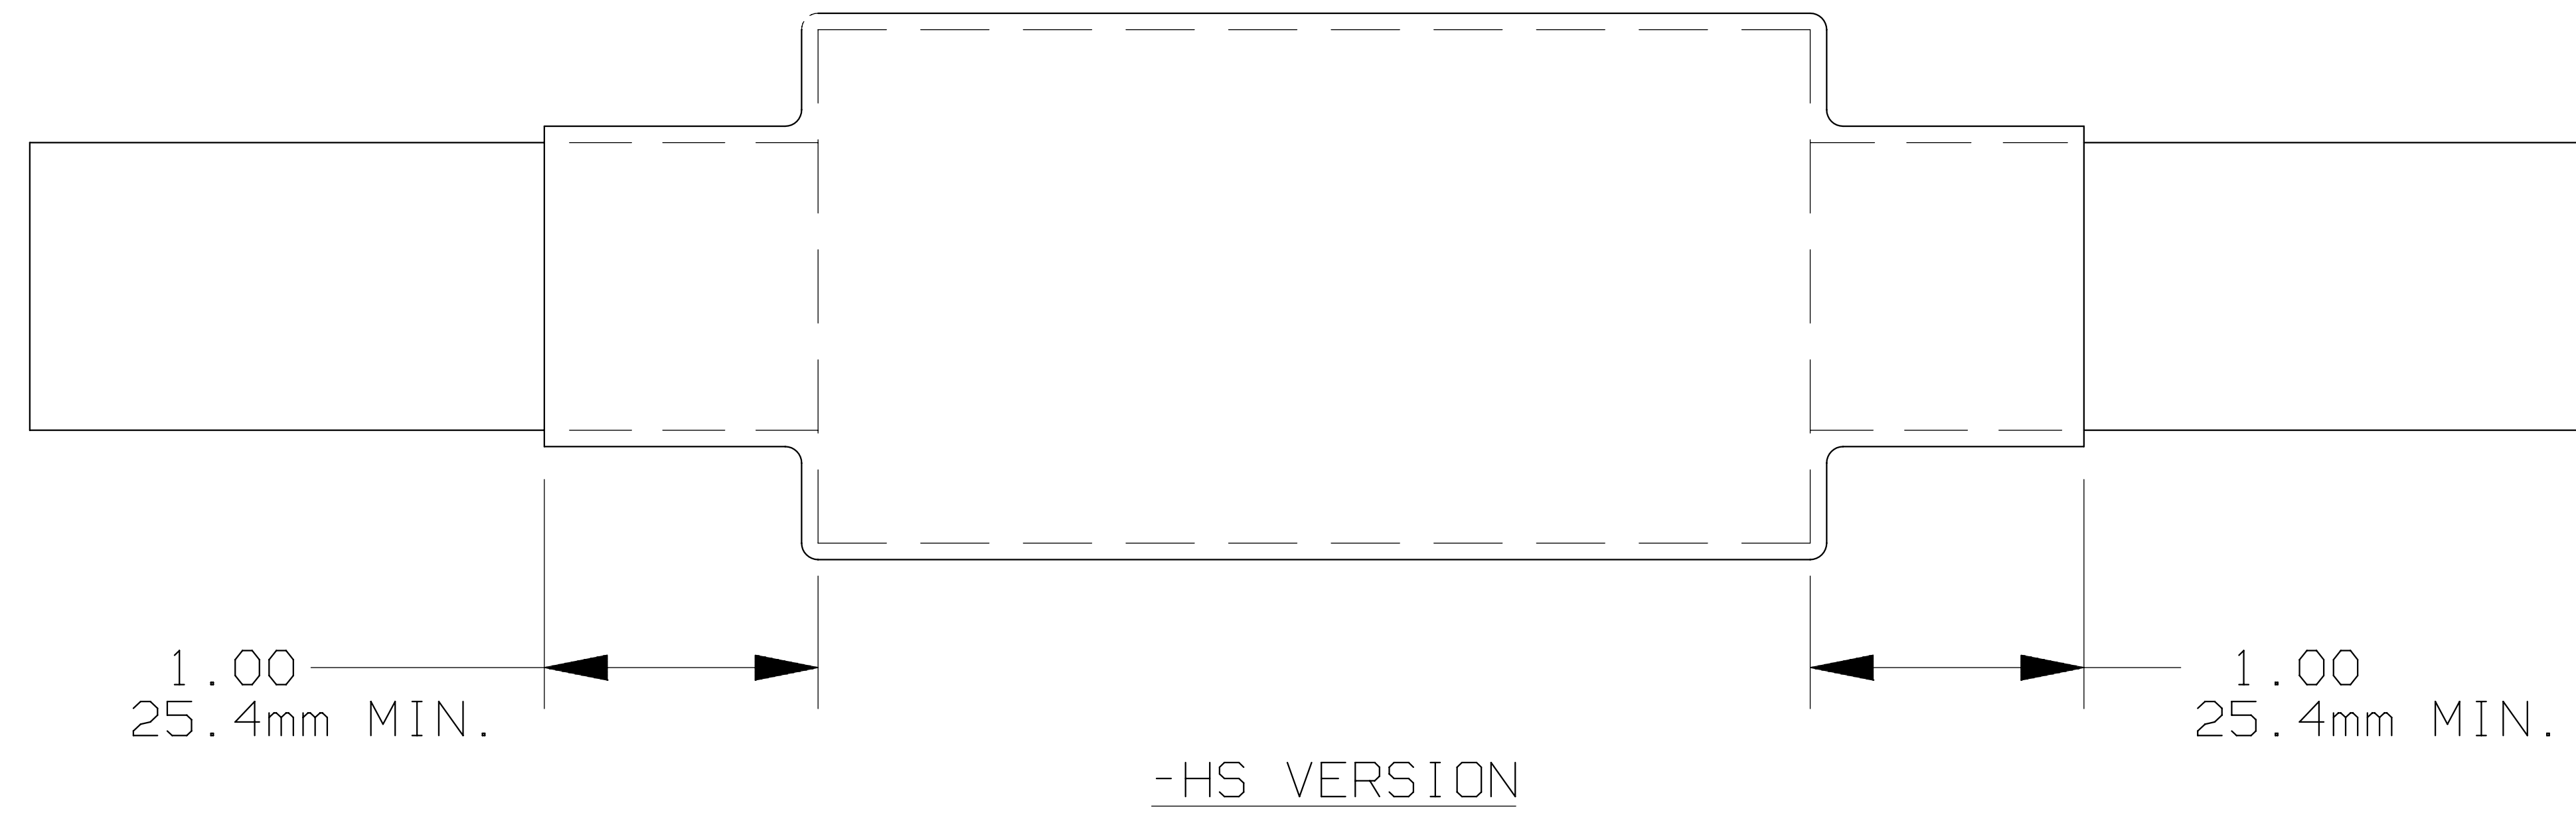

REV	DATE	ECO	DESCRIPTION	BY	CK	APP
A	2-14-08	NA	UPDATED FORMAT AND REDRAWN WAS ON 21155 REV - , ADDED CP500C1(-HS), 6CL500CC	LDB	NA	(SEE ECO)

merse

MERSEN USA NEWBURYPORT-MA, LLC
374 MERRIMAC STREET
NEWBURYPORT, MA 01950

CP500C1(-HS, -EDC), 6CL500CC

OUTLINE DIMENSIONS
NOT TO BE USED FOR PRODUCTION

PRODUCT MANAGER

DESIGN ENGINEER

CABLE PROTECTOR
FOR 500MCM COPPER CABLE

CABLE TO CABLE

SIGN:

SIGN: