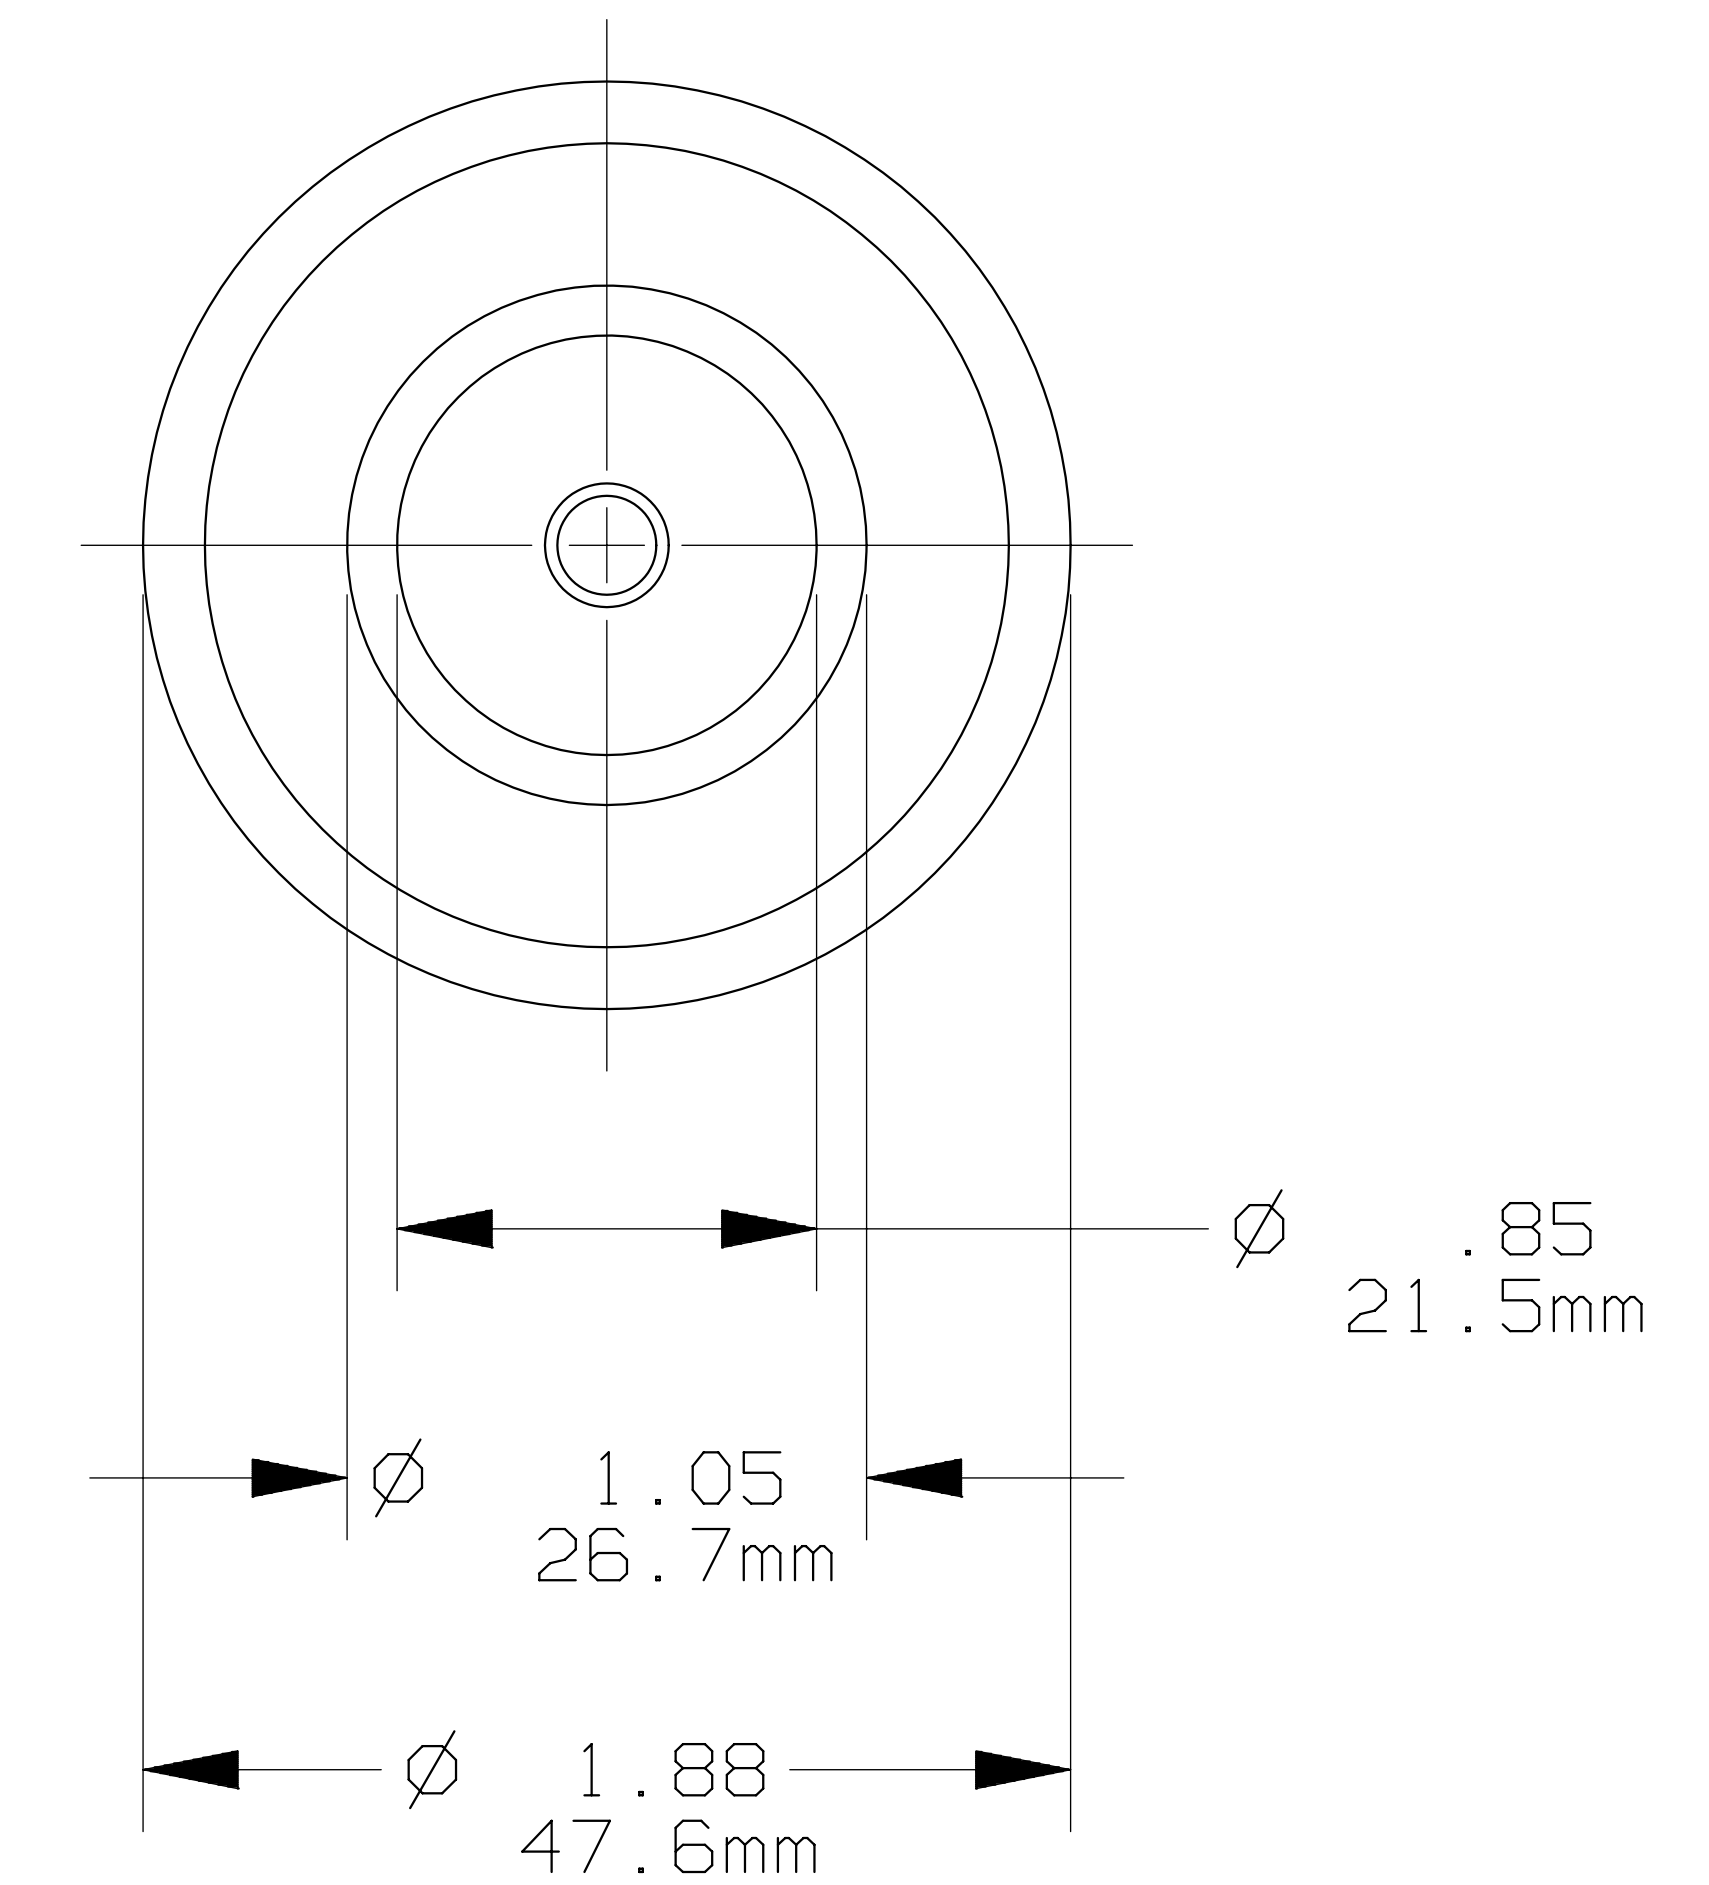

REV	DATE	ECO	DESCRIPTION	BY	CK	APP
A	2-14-08	NA	UPDATED FORMAT AND REDRAWN WAS ON 21155 REV - , ADDED CP500C1(-HS), 6CL500CC	LDB	NA	(SEE ECO)

merse

MERSEN USA NEWBURYPORT-MA, LLC
374 MERRIMAC STREET
NEWBURYPORT, MA 01950

CP500C1(-HS, -EDC), 6CL500CC

OUTLINE DIMENSIONS
NOT TO BE USED FOR PRODUCTION

PRODUCT MANAGER

DESIGN ENGINEER

CABLE PROTECTOR
FOR 500MCM COPPER CABLE

CABLE TO CABLE

SIGN:

SIGN:

DATE:

DATE:

21155