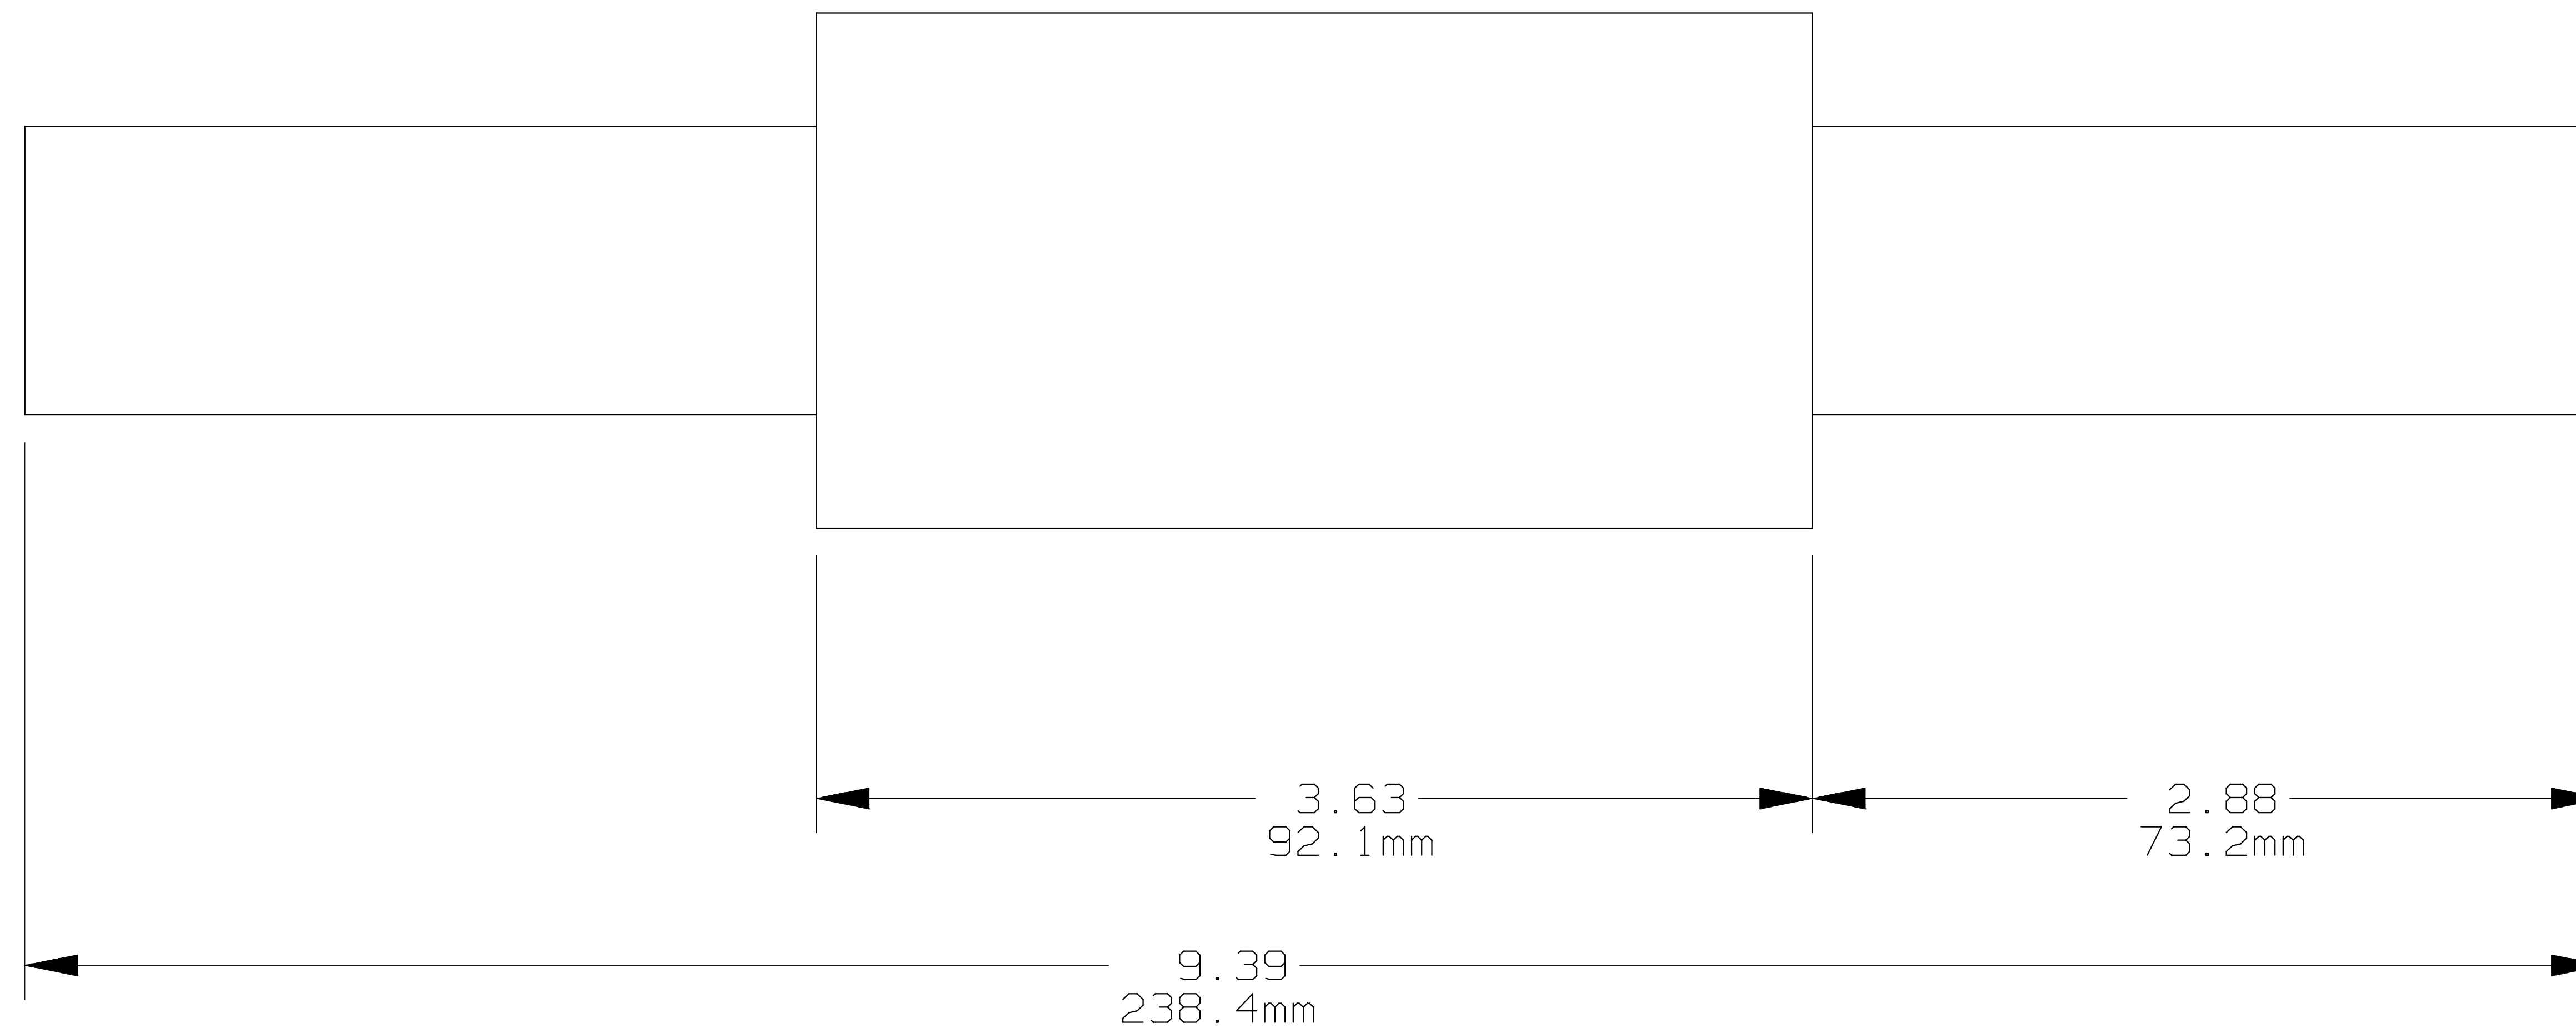

REV	DATE	ECO	DESCRIPTION	BY	CK	APP
A	2-14-08	NA	UPDATED FORMAT AND REDRAWN WAS ON 21155 REV - , ADDED CP500C1(-HS), 6CL500CC	LDB	NA	(SEE ECO)

merse

MERSEN USA NEWBURYPORT-MA, LLC
374 MERRIMAC STREET
NEWBURYPORT, MA 01950

CP500C1(-HS, -EDC), 6CL500CC

OUTLINE DIMENSIONS
NOT TO BE USED FOR PRODUCTION

PRODUCT MANAGER

DESIGN ENGINEER

CABLE PROTECTOR
FOR 500MCM COPPER CABLE

CABLE TO CABLE

SIGN:

SIGN: